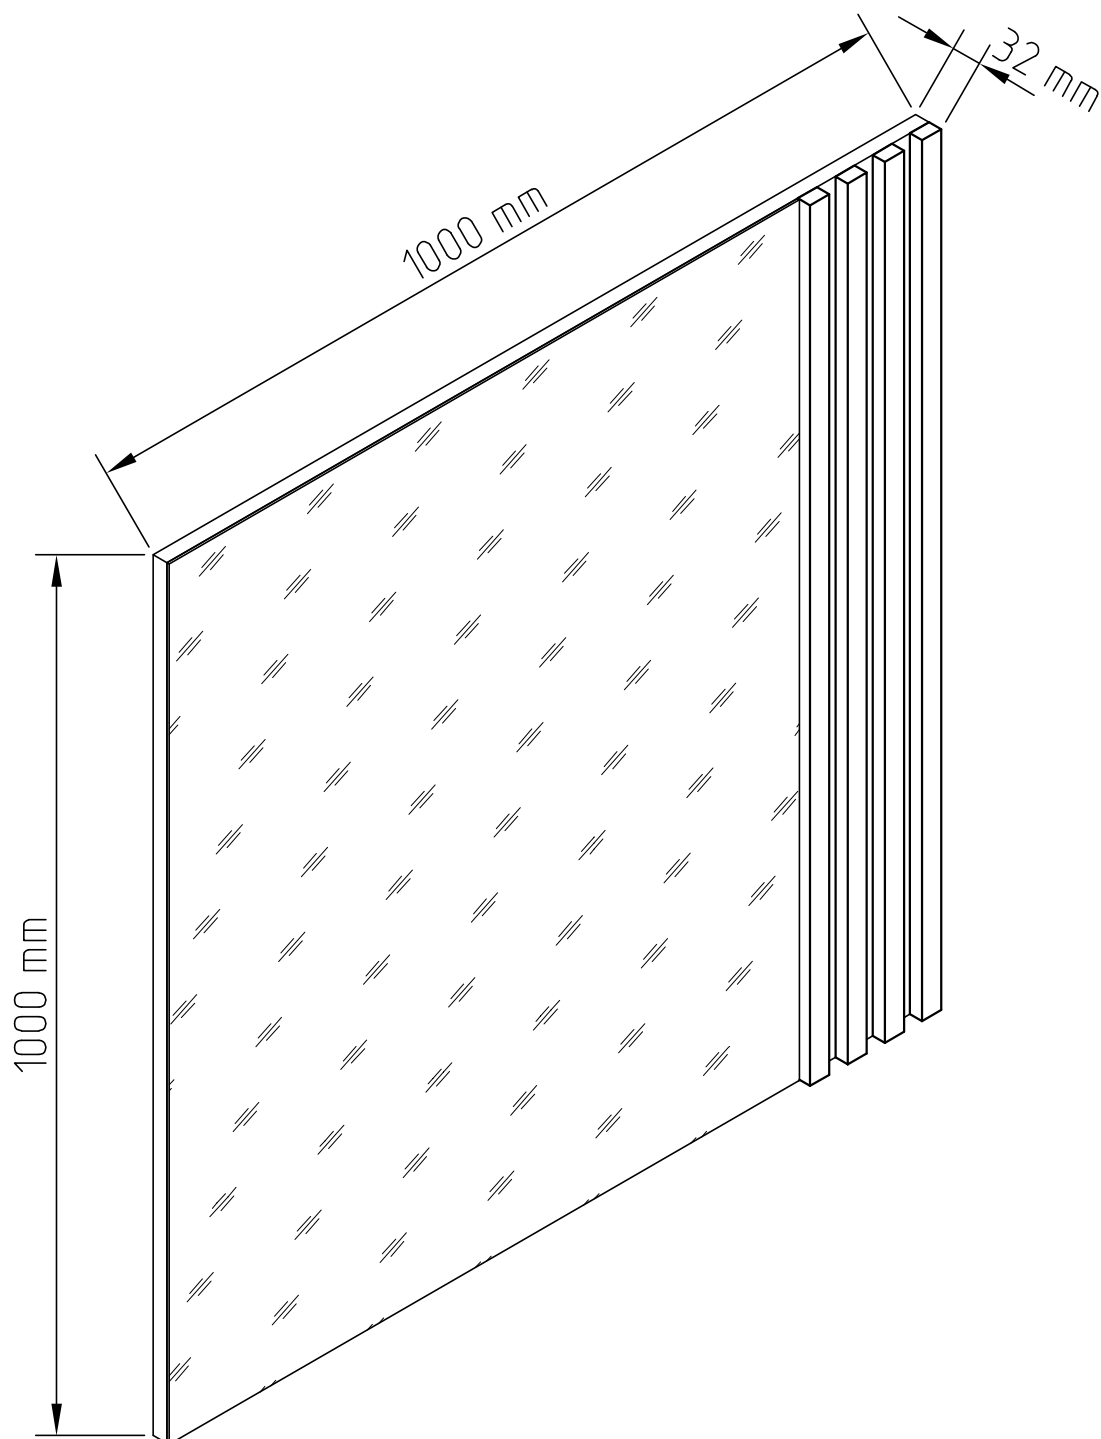

Teo / Theo люстро / mirror

 (E-5) 4,2*65mm x2	 (F1) 5,0*9mm x4	 (H5) 8*50mm x2
 (H14) x2		

No	a*b	x	N°→...
1	1000x1000	x1	1/1
		x1	1/1