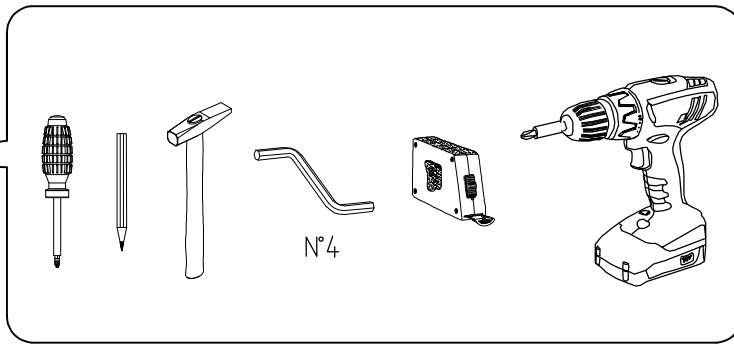

Teo / Theo люстро / mirror

 (E-5) 4,2*65mm x2	 (F1) 5,0*9mm x4	 (H5) 8*50mm x2
 (H14) x2		

No	a*b	x	N°→...
1	1000x1000	x1	1/1
		x1	1/1