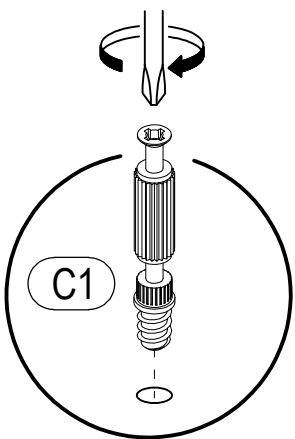

TWIST

chest of drawers 100