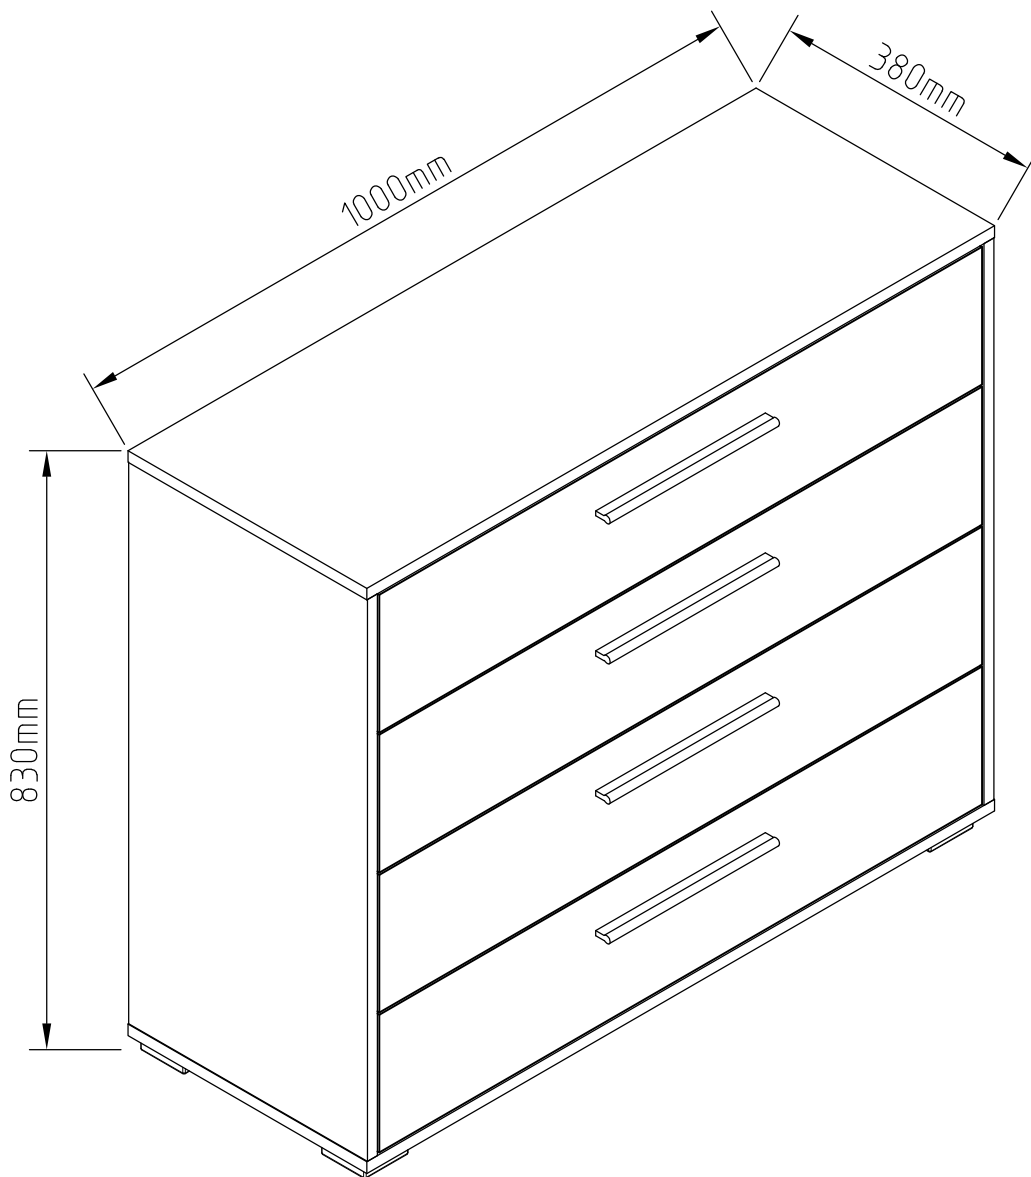

TWIST

CHEST OF DRAWERS 100

TWIST

chest of drawers 100

 (A1) 8*30mm x44	 (B) x12	 (B1) 6,3*50mm x12
 (C1) 6*43mm x16	 (D) ϕ 20mm x16	 (D1) 15/16 x16
 (E6) 3,5*16 x40	 (E14) 4*25mm x12	 (E16) 4*35mm x10
 (E-2) 4,2*16mm x7	 (E-5) 4,2*65mm x1	 (H5) 8*50mm x1
 (H7) x1	 (I9) x4	 (K4) x5
 (M2) L-350mm x4	 (M9) L-350 mm x4	 (O8) L-966 mm x1
 (P1) ϕ 25 L-988mm x1	 (R3) 1.4*25mm 0.070kg	 (R4) N°4 x1

TWIST

chest of drawers 100

No	a*b	x	N°→...
1L	775x380	x1	2/3
1R		x1	2/3
2	1000x380	x1	1/3
3	1000x380	x1	1/3
4	966x60	x2	1/3
5	960x190	x1	3/3
6	960x190	x1	3/3
6a	960x190	x1	3/3
7	960x190	x1	3/3
8L	350x120	x4	2/3
8R	350x120	x4	2/3
9	908x120	x4	1/3
10	937x353	x4	1/3
11	995x401	x1	1/3
12	995x401	x1	1/3
		x1	2/3