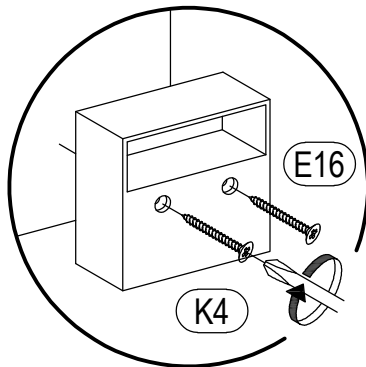

TWIST

chest of drawers 100