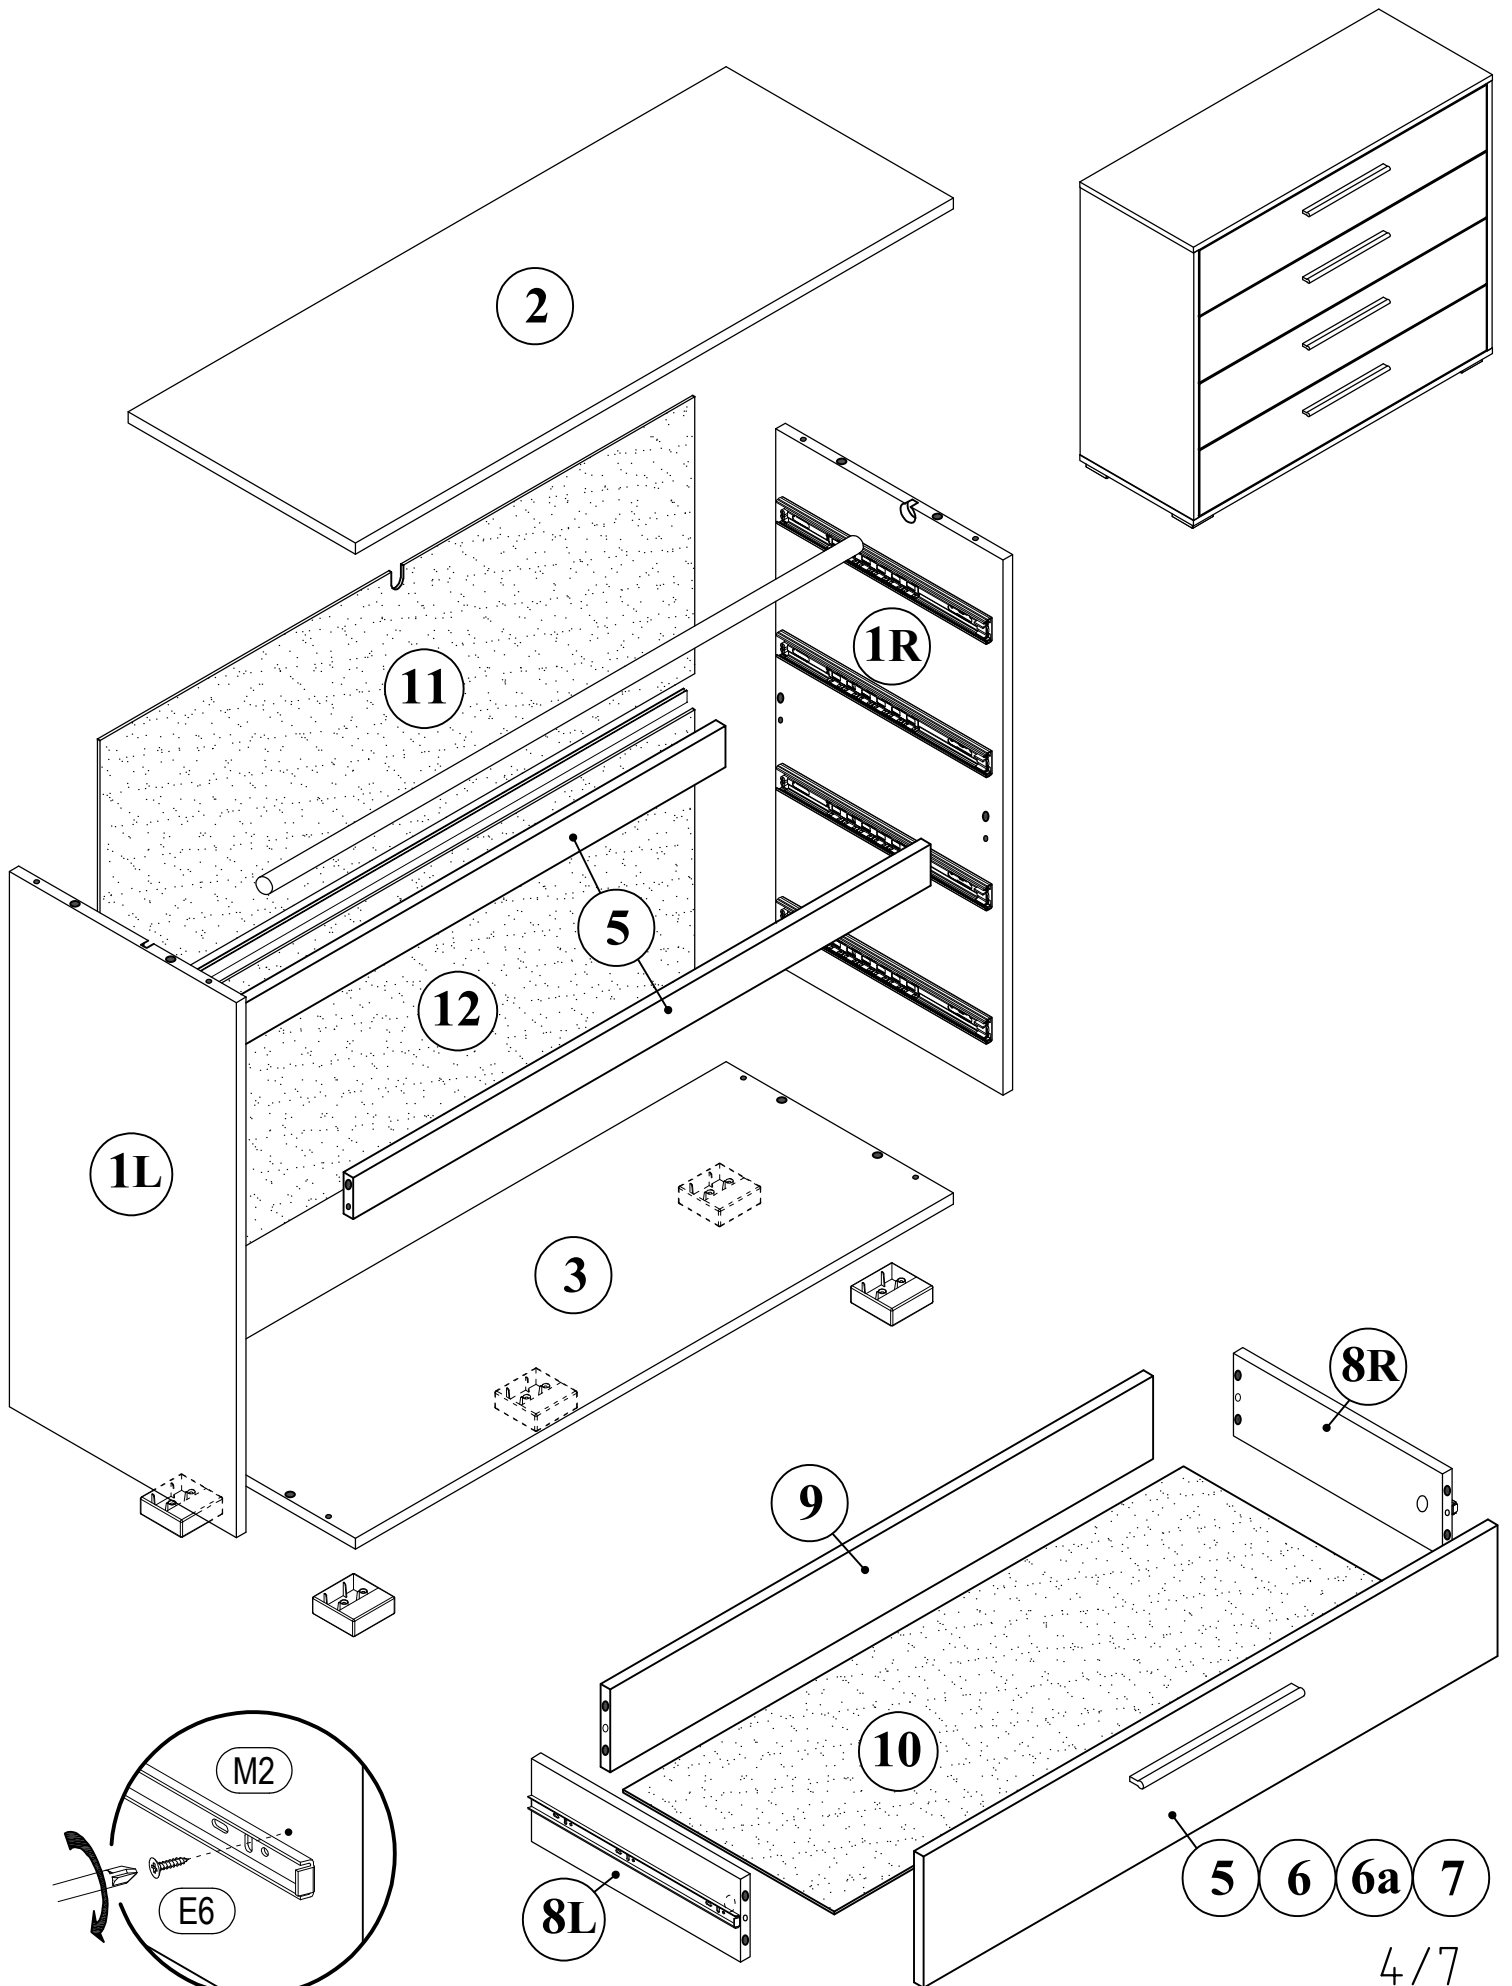

TWIST

chest of drawers 100

No	a*b	x	N°→...
1L	775x380	x1	2/3
1R		x1	2/3
2	1000x380	x1	1/3
3	1000x380	x1	1/3
4	966x60	x2	1/3
5	960x190	x1	3/3
6	960x190	x1	3/3
6a	960x190	x1	3/3
7	960x190	x1	3/3
8L	350x120	x4	2/3
8R	350x120	x4	2/3
9	908x120	x4	1/3
10	937x353	x4	1/3
11	995x401	x1	1/3
12	995x401	x1	1/3
		x1	2/3

TWIST

chest of drawers 100