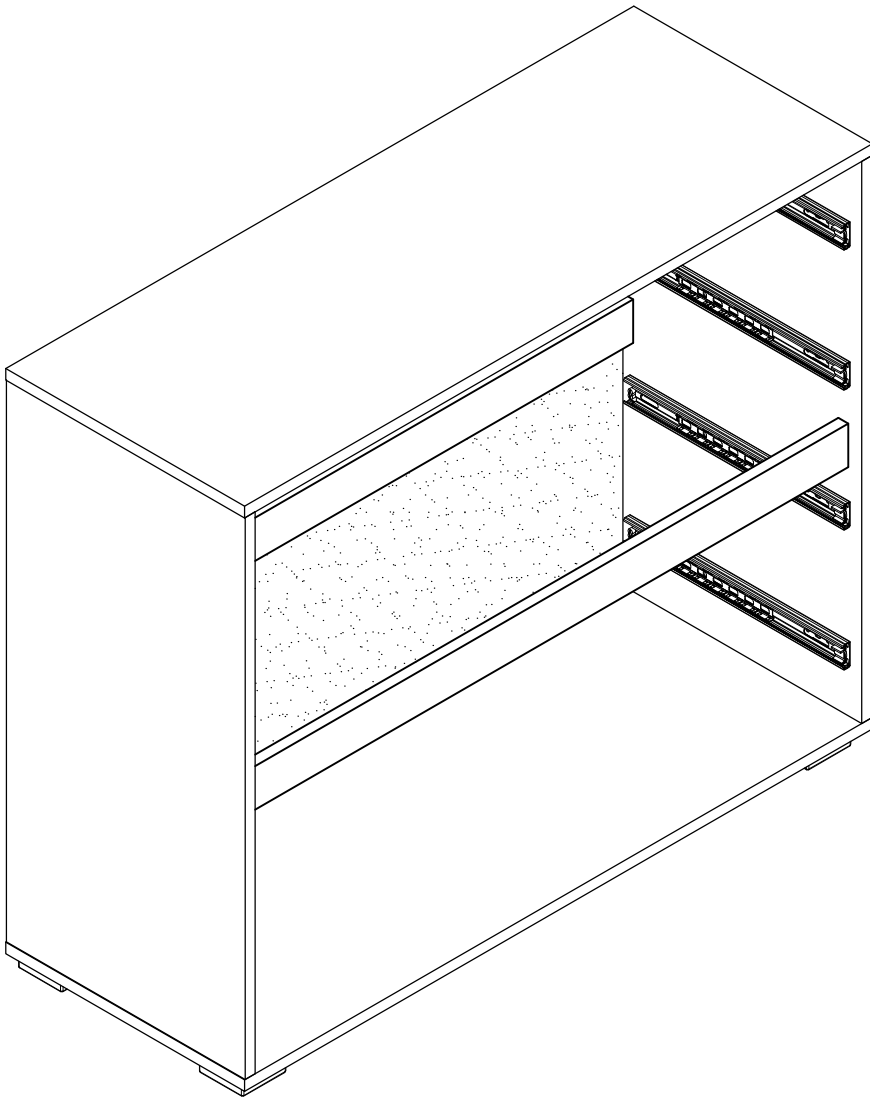

TWIST

chest of drawers 100