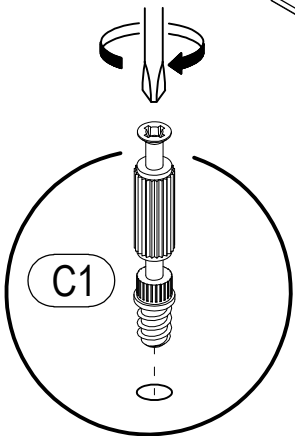

TWIST

chest of drawers 60