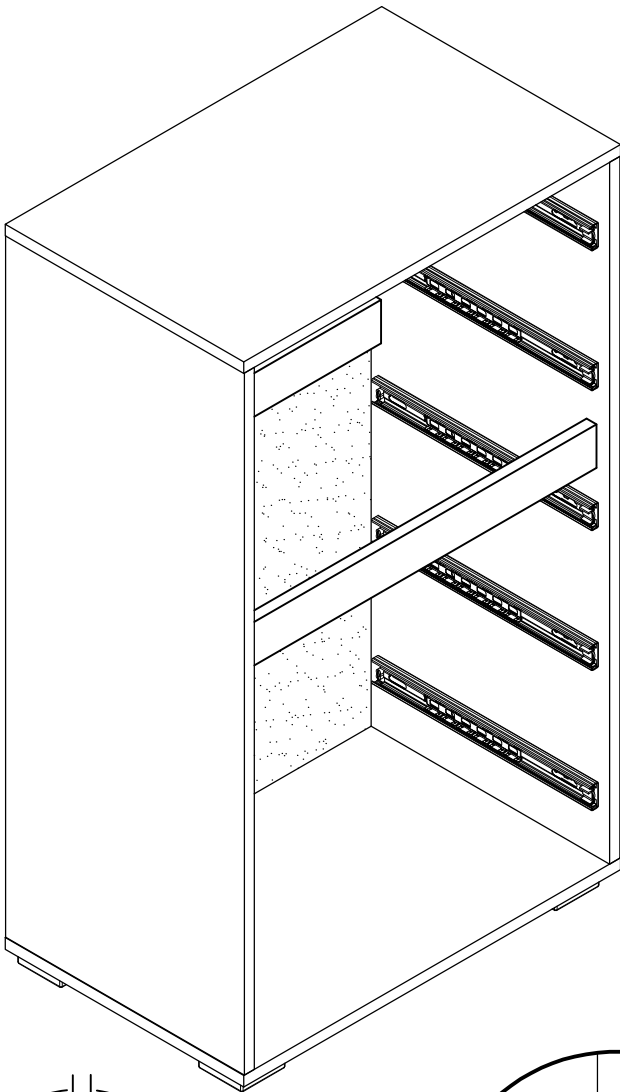

TWIST

chest of drawers 60