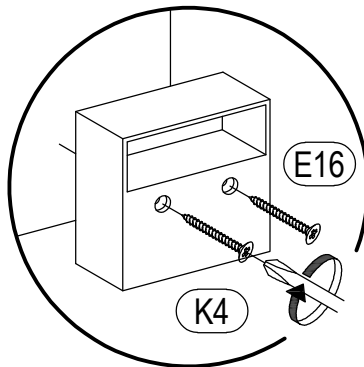

TWIST

chest of drawers 60