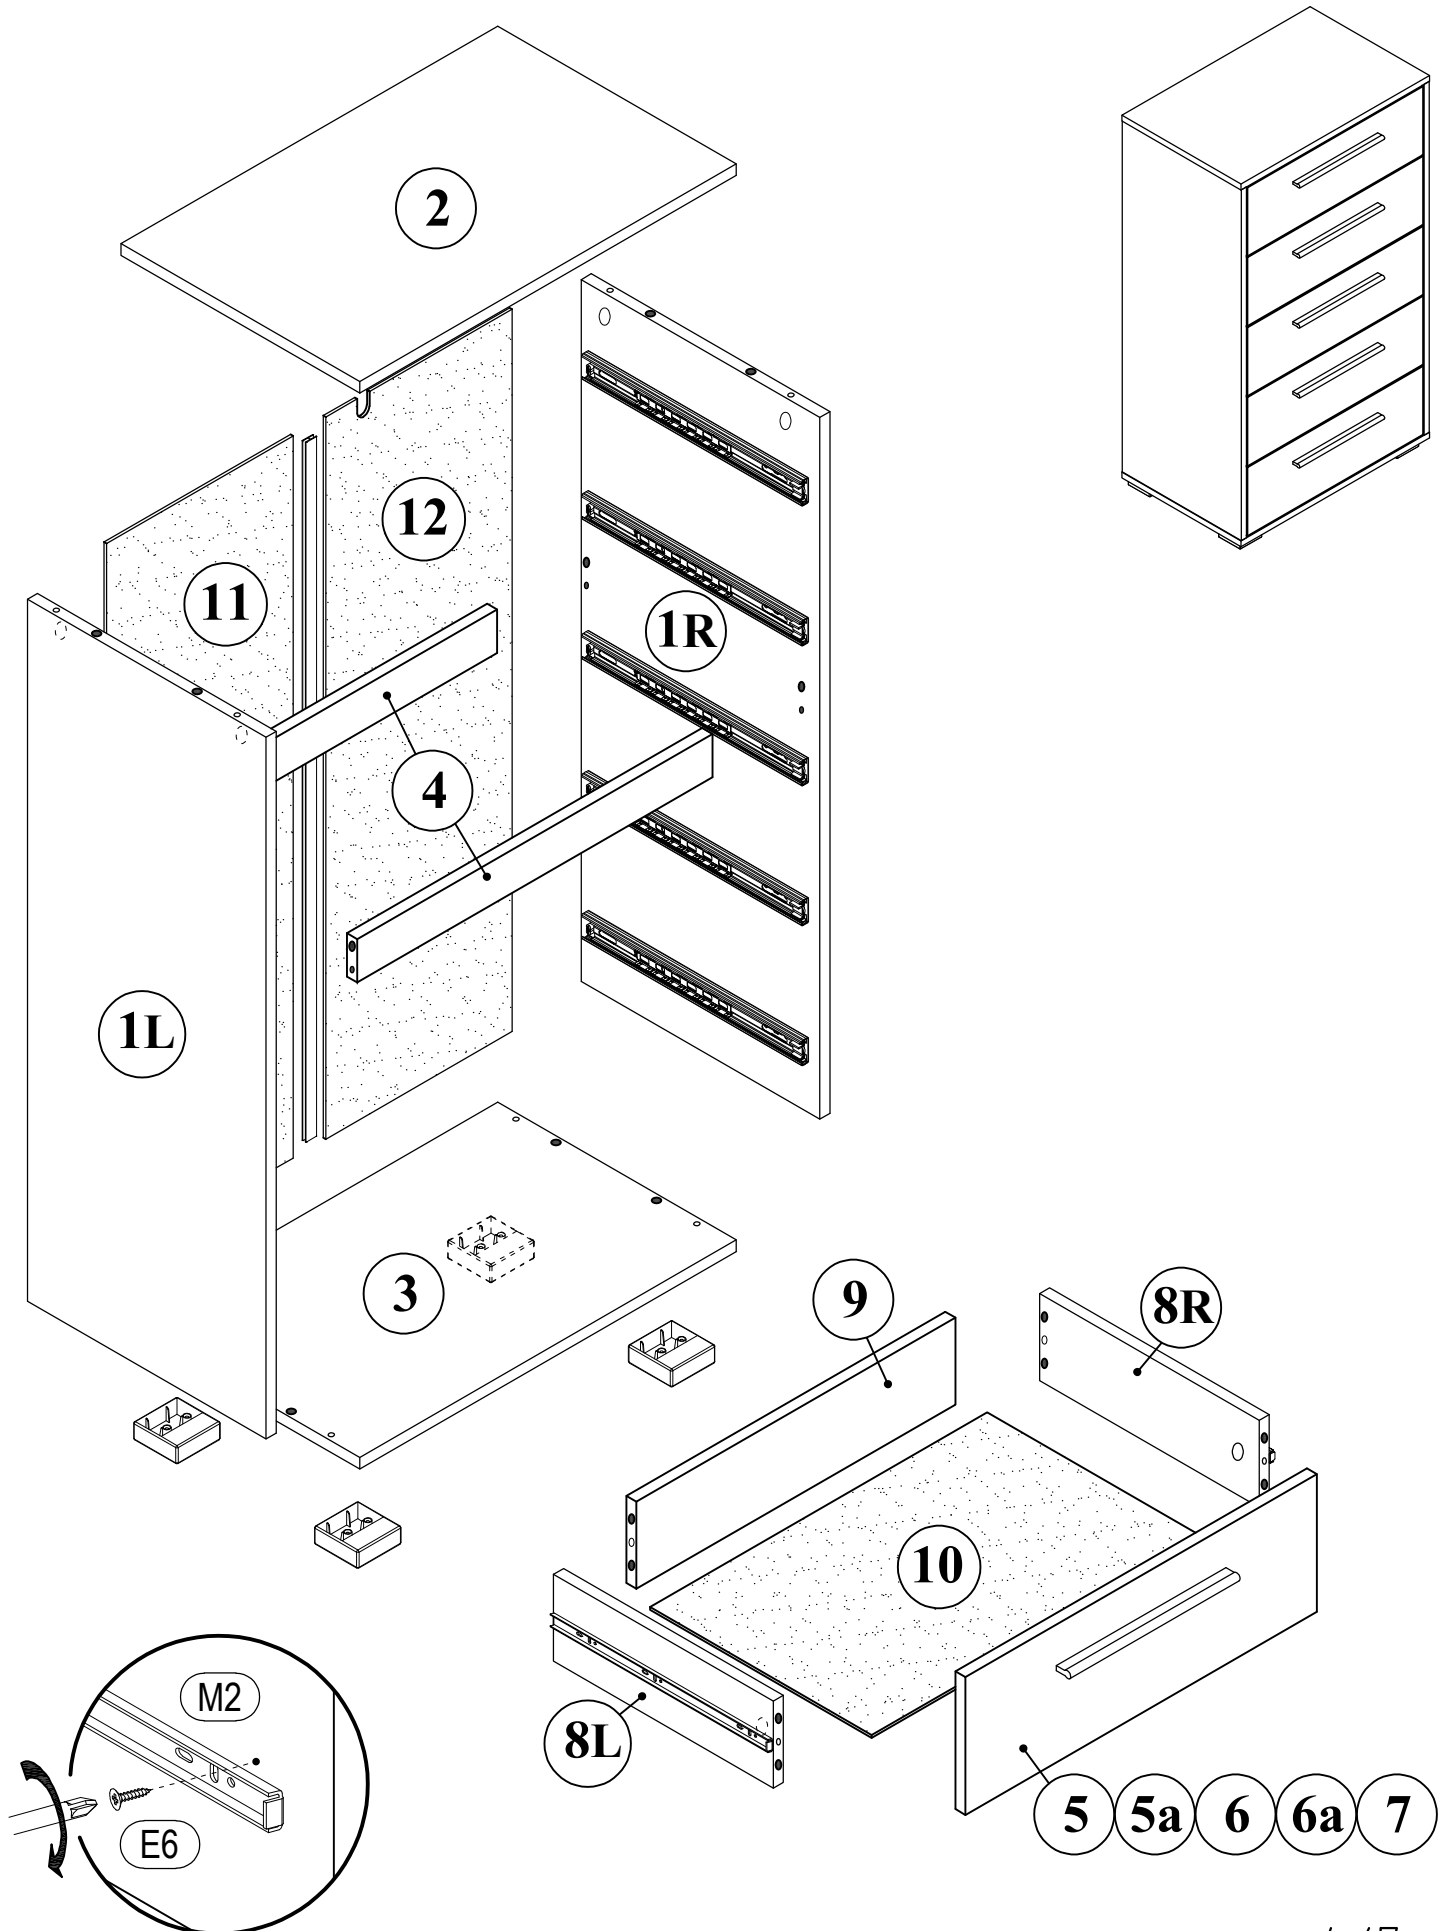

TWIST

chest of drawers 60

No	a*b	x	N°→...
1L	968x380	x1	2/3
1R	968x380	x1	2/3
2	600x380	x1	1/3
3	600x380	x1	1/3
4	566x60	x2	1/3
5	560x190	x2	3/3
6	560x190	x2	3/3
7	560x190	x1	3/3
8L	350x120	x5	1/3
8R	350x120	x5	1/3
9	508x120	x5	2/3
10	537x353	x5	1/3
11	996x296	x1	2/3
12	996x296	x1	2/3
		x1	1/3

TWIST

chest of drawers 60