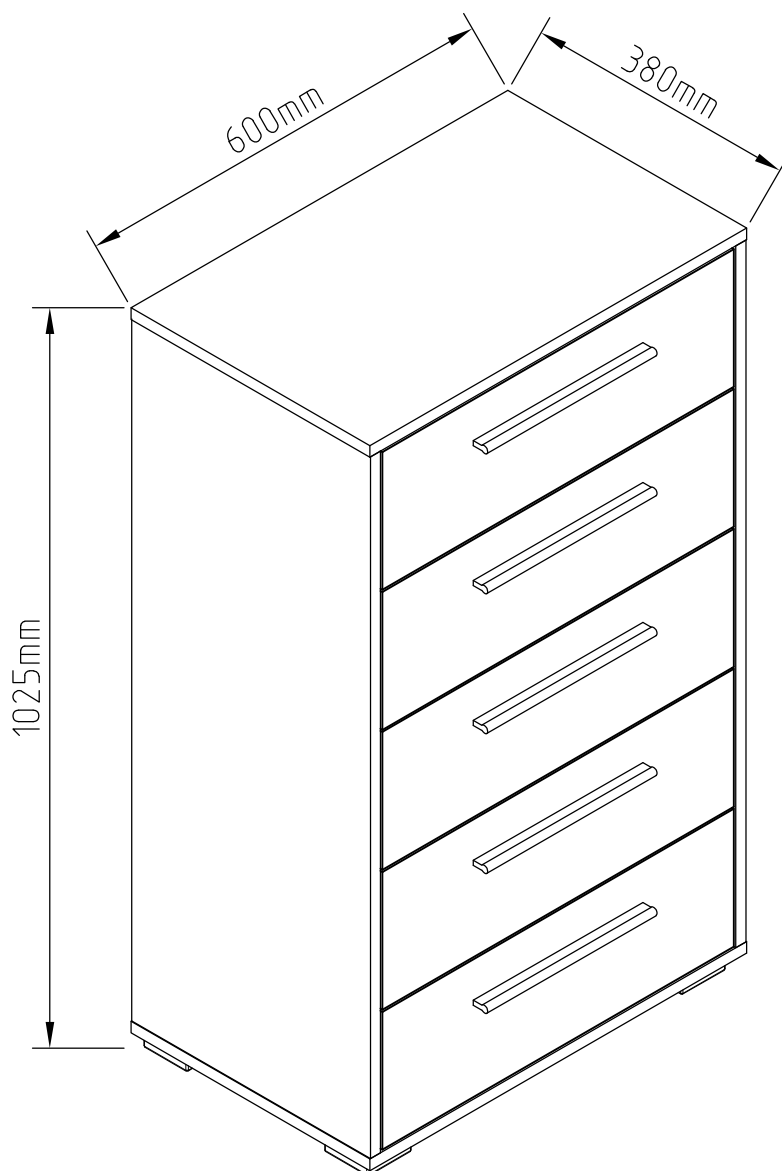

TWIST

CHEST OF DRAWERS 60

TWIST

chest of drawers 60

 (A1) 8*30mm x52	 (B) x14	 (B1) 6,3*50mm x14
 (C1) 6*43mm x18	 (D) ϕ 20mm x18	 (D1) 15/16 x18
 (E6) 3,5*16 x40	 (E14) 4*25mm x15	 (E16) 4*35mm x8
 (E-2) 4,2*16mm x4	 (E-5) 4,2*65mm x1	 (H5) 8*50mm x1
 (H7) x1	 (I9) x5	 (K4) x4
 (M2) L-350mm x5	 (O8) L-966 mm x1	 (R3) 1.4*25mm 0.070kg
 (R4) N°4 x1		

TWIST

chest of drawers 60

No	a*b	x	N°→...
1L	968x380	x1	2/3
1R	968x380	x1	2/3
2	600x380	x1	1/3
3	600x380	x1	1/3
4	566x60	x2	1/3
5	560x190	x2	3/3
6	560x190	x2	3/3
7	560x190	x1	3/3
8L	350x120	x5	1/3
8R	350x120	x5	1/3
9	508x120	x5	2/3
10	537x353	x5	1/3
11	996x296	x1	2/3
12	996x296	x1	2/3
		x1	1/3