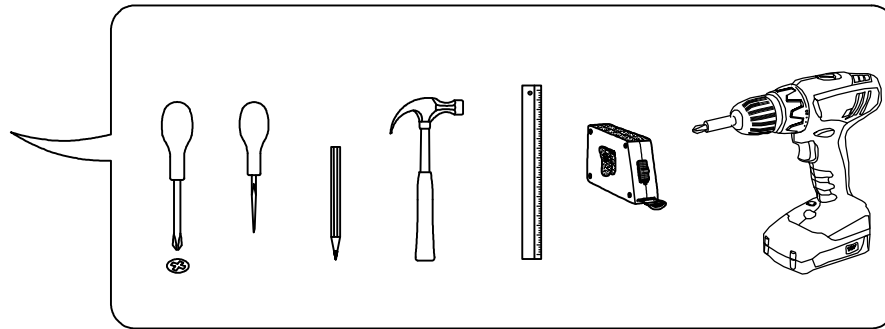

TWIST

CHEST OF DRAWERS 60

TWIST

chest of drawers 60

 (A1) 8*30mm x52	 (B) x14	 (B1) 6,3*50mm x14
 (C1) 6*43mm x18	 (D) ϕ 20mm x18	 (D1) 15/16 x18
 (E6) 3,5*16 x40	 (E14) 4*25mm x15	 (E16) 4*35mm x8
 (E-2) 4,2*16mm x4	 (E-5) 4,2*65mm x1	 (H5) 8*50mm x1
 (H7) x1	 (I9) x5	 (K4) x4
 (M2) L-350mm x5	 (O8) L-966 mm x1	 (R3) 1.4*25mm 0.070kg
 (R4) N°4 x1		