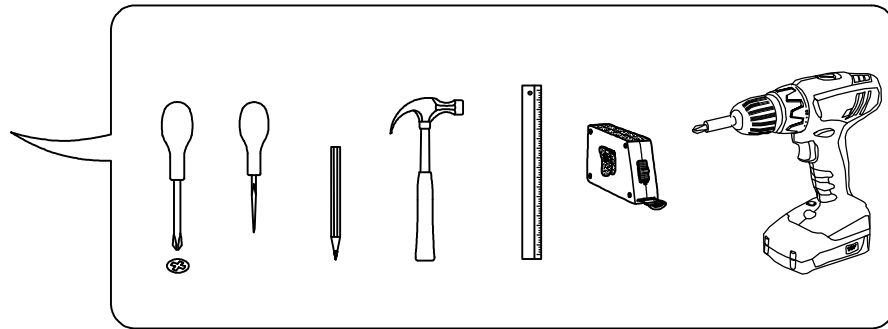

TWIST DESK

TWIST desk

 A1 8*30mm x20	 B x8	 B1 6,3*50mm x8
 C1 6*43mm x12	 D ϕ 20mm x12	 D1 15/16 x12
 E4 3*15mm x2	 E6 3,5*16 x12	 E14 4*25mm x6
 E16 4*35mm x8	 F4 6,3*13mm x4	 I9 x2
 J1 5*16mm x4	 K1 x3	 K4 x4
 L3 x2	 M2 L-450mm x1	 R3 1.4*25mm 0.030kg
 R4 N°4 x1	 U3 x2	 V2 x1