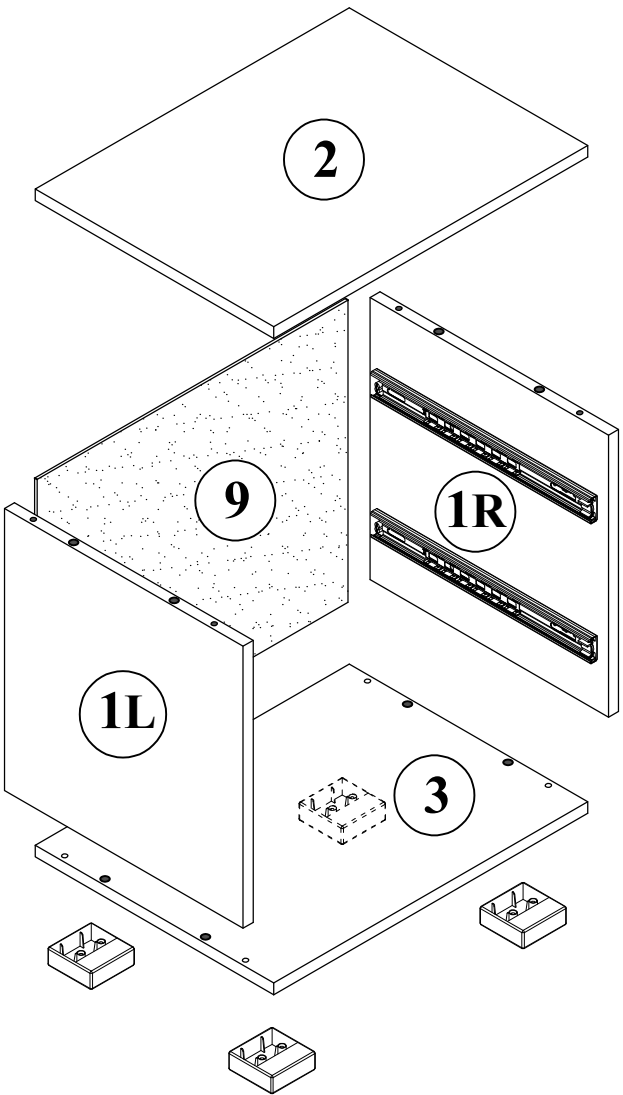

TWIST

bedside cabinet

No	a*b	x	N°→...
1L	389x380	x1	1/2
1R	389x380	x1	1/2
2	500x380	x1	1/2
3	500x380	x1	1/2
4	460x190	x1	2/2
5	460x190	x1	2/2
6L	350x120	x2	1/2
6R	350x120	x2	1/2
7	408x120	x2	1/2
8	437x353	x2	1/2
9	495x417	x1	1/2
		x1	1/2

TWIST bedside cabinet