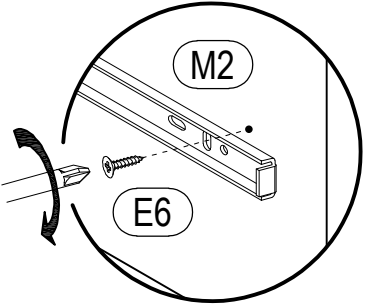

TWIST

bedside cabinet

No	a*b	x	N°→...
1L	389x380	x1	1/2
1R	389x380	x1	1/2
2	500x380	x1	1/2
3	500x380	x1	1/2
4	460x190	x1	2/2
5	460x190	x1	2/2
6L	350x120	x2	1/2
6R	350x120	x2	1/2
7	408x120	x2	1/2
8	437x353	x2	1/2
9	495x417	x1	1/2
		x1	1/2

TWIST bedside cabinet