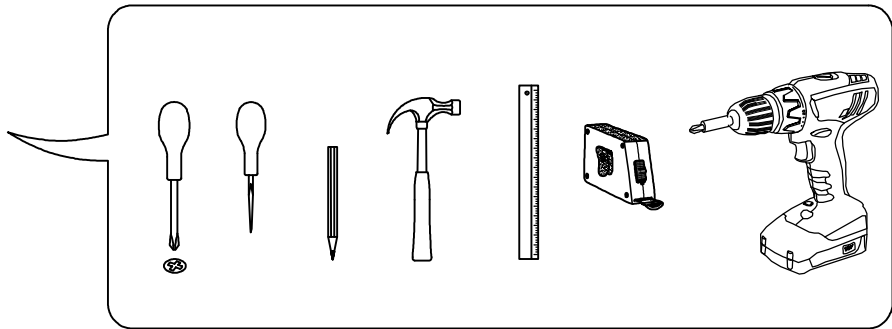

TWIST

BEDSIDE CABINET

TWIST bedside cabinet

 (A1) 8*30mm x24	 (B) x8	 (B1) 6,3*50mm x8
 (C1) 6*43mm x8	 (D) ϕ 20mm x8	 (D1) 15/16 x8
 (E6) 3,5*16 x16	 (E14) 4*25mm x6	 (E16) 4*35mm x8
 (I9) x2	 (K4) x4	 (M2) L-350mm x2
 (R3) 1.4*25mm 0.030kg	 (R4) N°4 x1	