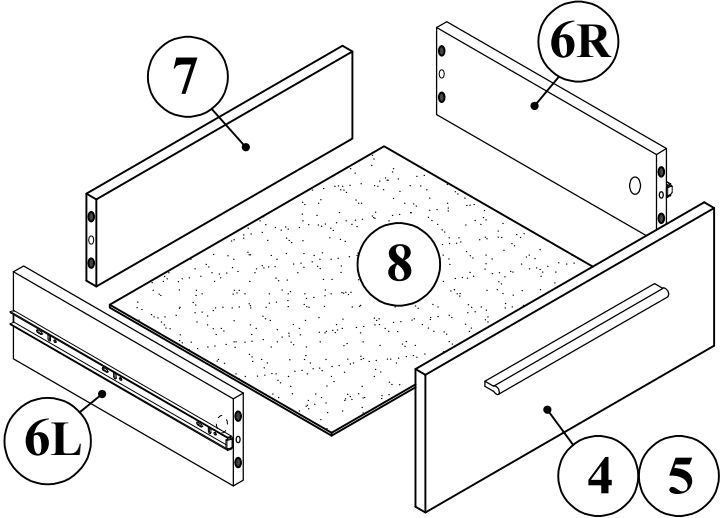

TWIST

bedside cabinet

No	a*b	x	N°→...
1L	389x380	x1	1/2
1R	389x380	x1	1/2
2	500x380	x1	1/2
3	500x380	x1	1/2
4	460x190	x1	2/2
5	460x190	x1	2/2
6L	350x120	x2	1/2
6R	350x120	x2	1/2
7	408x120	x2	1/2
8	437x353	x2	1/2
9	495x417	x1	1/2
		x1	1/2

TWIST bedside cabinet