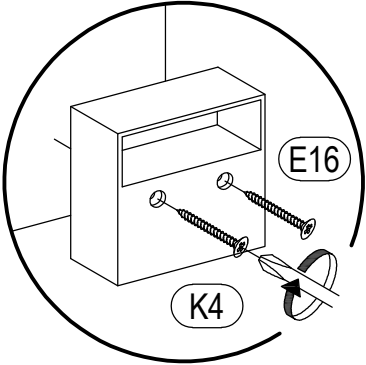

TWIST

BEDSIDE CABINET

TWIST bedside cabinet

 (A1) 8*30mm x24	 (B) x8	 (B1) 6,3*50mm x8
 (C1) 6*43mm x8	 (D) ϕ 20mm x8	 (D1) 15/16 x8
 (E6) 3,5*16 x16	 (E14) 4*25mm x6	 (E16) 4*35mm x8
 (I9) x2	 (K4) x4	 (M2) L-350mm x2
 (R3) 1.4*25mm 0.030kg	 (R4) N°4 x1	

TWIST bedside cabinet

TWIST bedside cabinet

B1

R4

TWIST bedside cabinet

TWIST bedside cabinet