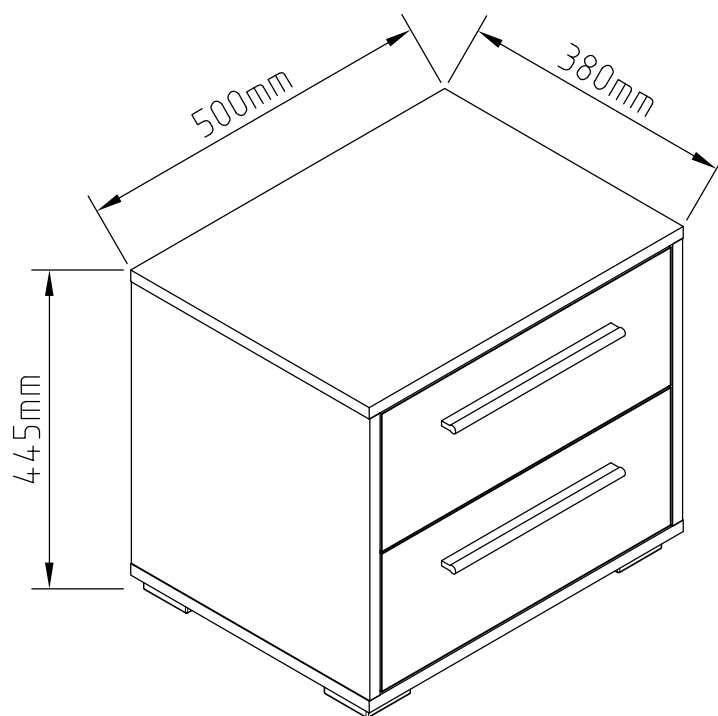

TWIST

BEDSIDE CABINET

TWIST bedside cabinet

 (A1) 8*30mm x24	 (B) x8	 (B1) 6,3*50mm x8
 (C1) 6*43mm x8	 (D) ϕ 20mm x8	 (D1) 15/16 x8
 (E6) 3,5*16 x16	 (E14) 4*25mm x6	 (E16) 4*35mm x8
 (I9) x2	 (K4) x4	 (M2) L-350mm x2
 (R3) 1.4*25mm 0.030kg	 (R4) N°4 x1	

TWIST

bedside cabinet

No	a*b	x	N°→...
1L	389x380	x1	1/2
1R	389x380	x1	1/2
2	500x380	x1	1/2
3	500x380	x1	1/2
4	460x190	x1	2/2
5	460x190	x1	2/2
6L	350x120	x2	1/2
6R	350x120	x2	1/2
7	408x120	x2	1/2
8	437x353	x2	1/2
9	495x417	x1	1/2
		x1	1/2