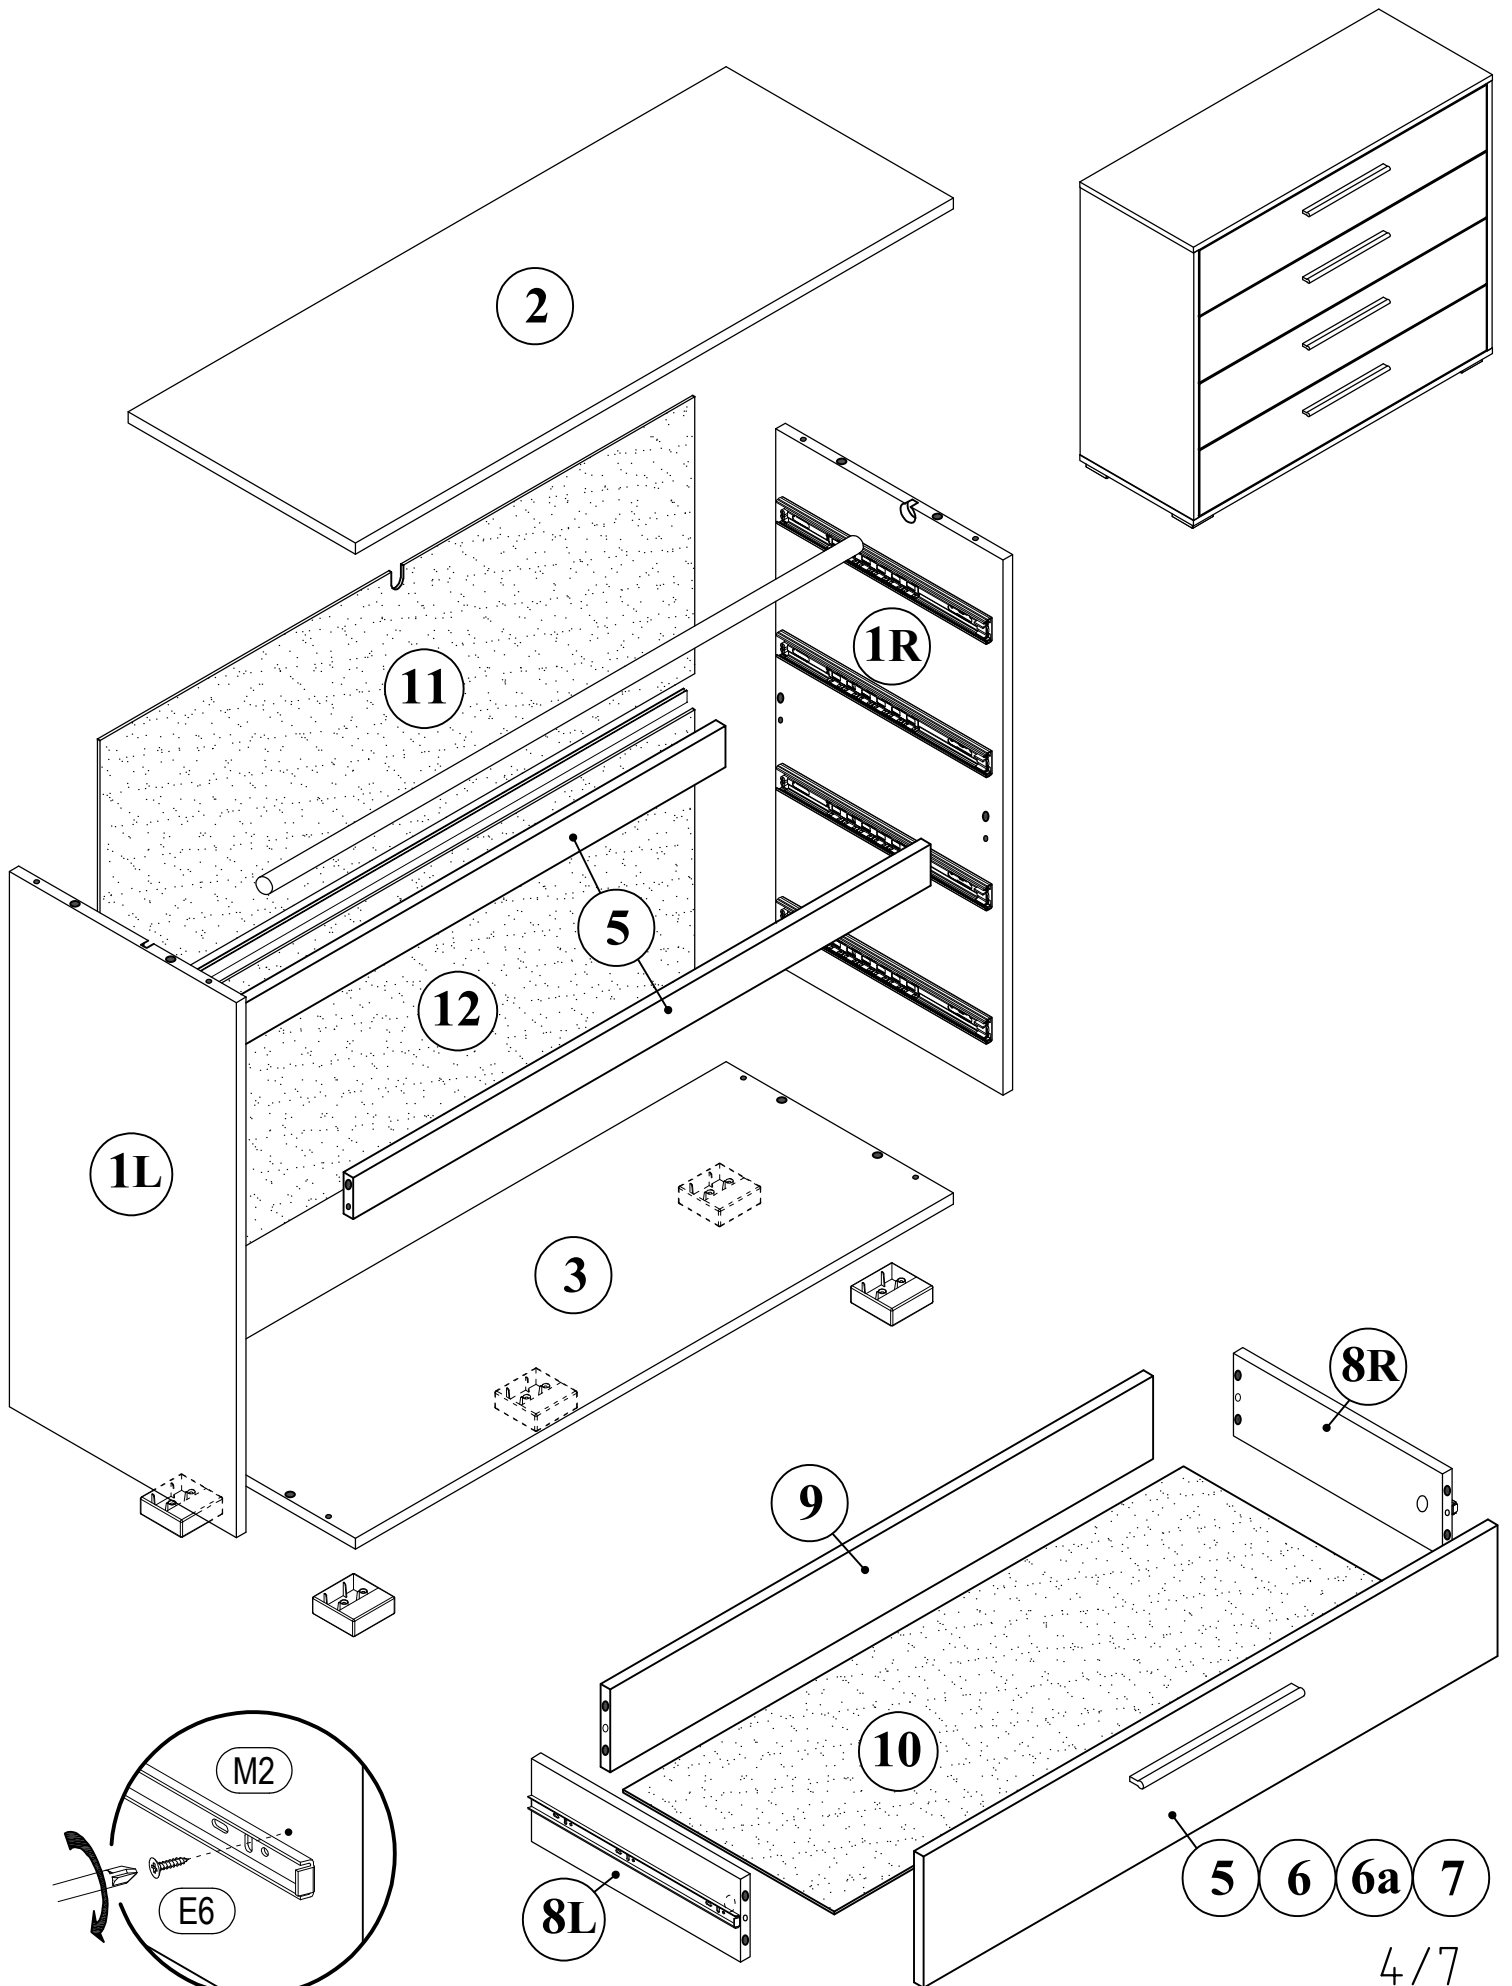

TONY

CHEST OF DRAWERS 100

TONY

chest of drawers 100

 (A1) 8*30mm x44	 (B) x12	 (B1) 6,3*50mm x12
 (C1) 6*43mm x16	 (D) ϕ 20mm x16	 (D1) 15/16 x16
 (E6) 3,5*16 x40	 (E14) 4*25mm x12	 (E16) 4*35mm x10
 (E-2) 4,2*16mm x7	 (E-5) 4,2*65mm x1	 (H5) 8*50mm x1
 (H7) x1	 (I9) x4	 (K4) x5
 (M2) L-350mm x4	 (M9) L-350 mm x4	 (O8) L-966 mm x1
 (P1) ϕ 25 L-988mm x1	 (R3) 1.4*25mm 0.070kg	 (R4) N°4 x1

TONY

chest of drawers 100

No	a*b	x	N°→...
1L	775x380	x1	2/3
1R		x1	2/3
2	1000x380	x1	1/3
3	1000x380	x1	1/3
4	966x60	x2	1/3
5	960x190	x1	3/3
6	960x190	x1	3/3
6a	960x190	x1	3/3
7	960x190	x1	3/3
8L	350x120	x4	2/3
8R	350x120	x4	2/3
9	908x120	x4	1/3
10	937x353	x4	1/3
11	995x401	x1	1/3
12	995x401	x1	1/3
		x1	2/3

TONY

chest of drawers 100

TONY

chest of drawers 100

TONY

chest of drawers 100

TONY chest of drawers 100