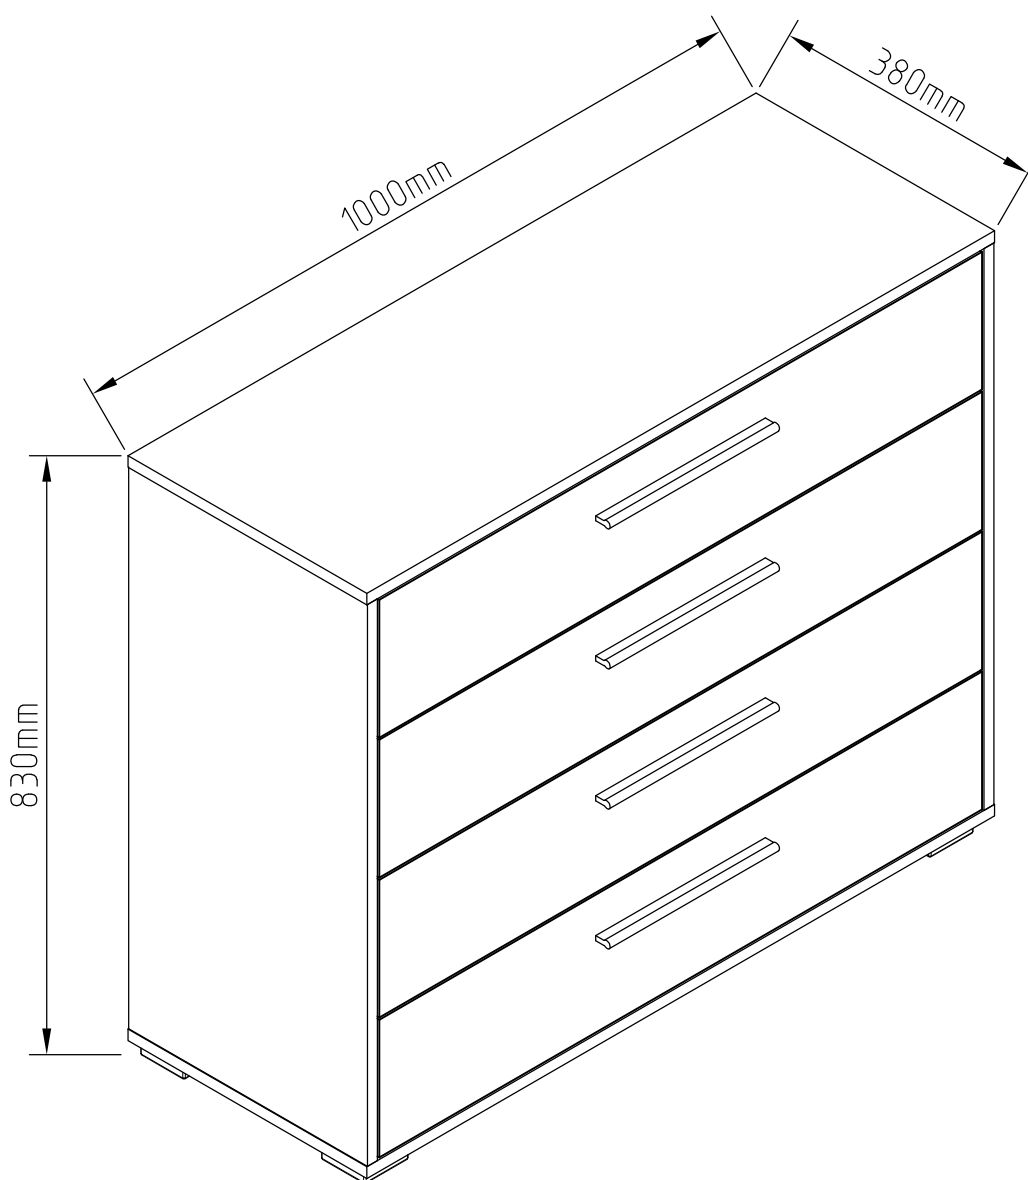

TONY

CHEST OF DRAWERS 100

TONY

chest of drawers 100

 (A1) 8*30mm x44	 (B) x12	 (B1) 6,3*50mm x12
 (C1) 6*43mm x16	 (D) ϕ 20mm x16	 (D1) 15/16 x16
 (E6) 3,5*16 x40	 (E14) 4*25mm x12	 (E16) 4*35mm x10
 (E-2) 4,2*16mm x7	 (E-5) 4,2*65mm x1	 (H5) 8*50mm x1
 (H7) x1	 (I9) x4	 (K4) x5
 (M2) L-350mm x4	 (M9) L-350 mm x4	 (O8) L-966 mm x1
 (P1) ϕ 25 L-988mm x1	 (R3) 1.4*25mm 0.070kg	 (R4) N°4 x1

TONY

chest of drawers 100

No	a*b	x	N°→...
1L	775x380	x1	2/3
1R		x1	2/3
2	1000x380	x1	1/3
3	1000x380	x1	1/3
4	966x60	x2	1/3
5	960x190	x1	3/3
6	960x190	x1	3/3
6a	960x190	x1	3/3
7	960x190	x1	3/3
8L	350x120	x4	2/3
8R	350x120	x4	2/3
9	908x120	x4	1/3
10	937x353	x4	1/3
11	995x401	x1	1/3
12	995x401	x1	1/3
		x1	2/3