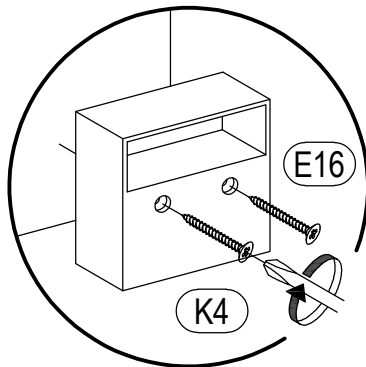

TONY

chest of drawers 100