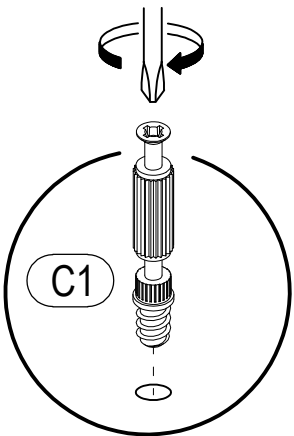

TONY

chest of drawers 100