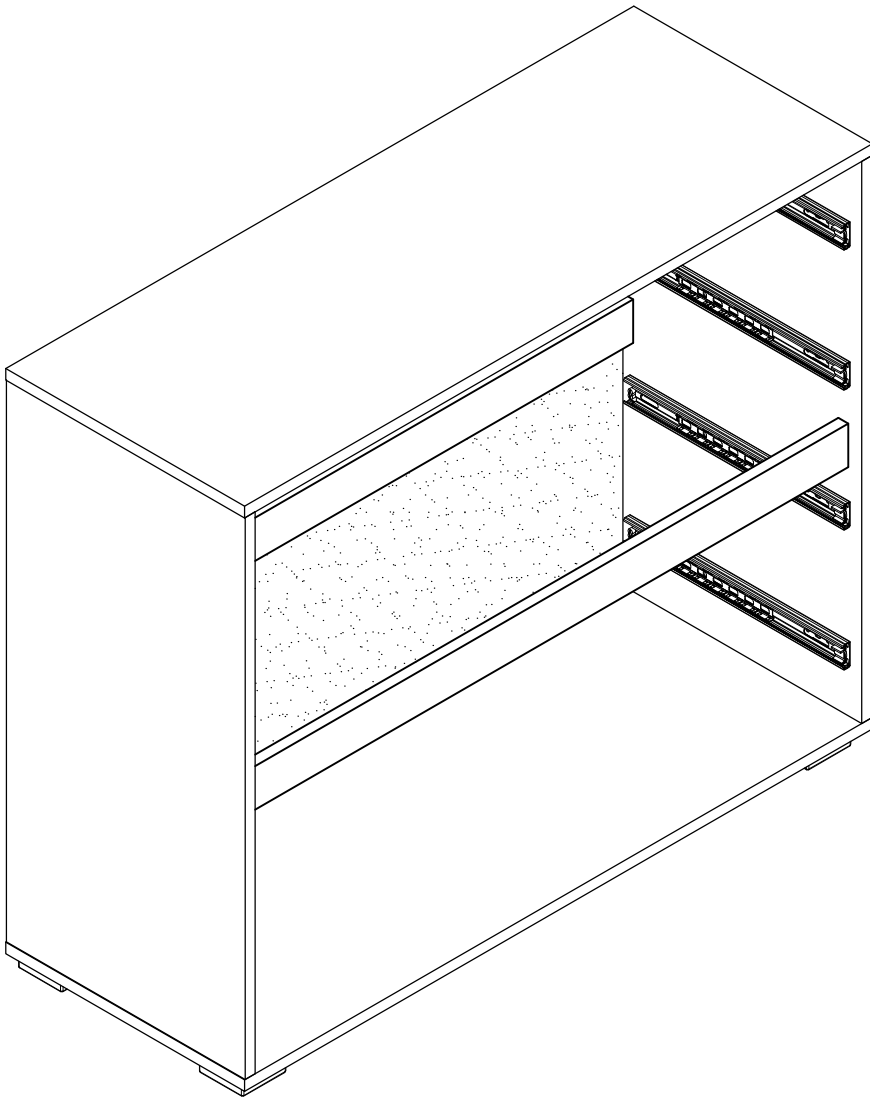

TONY

chest of drawers 100