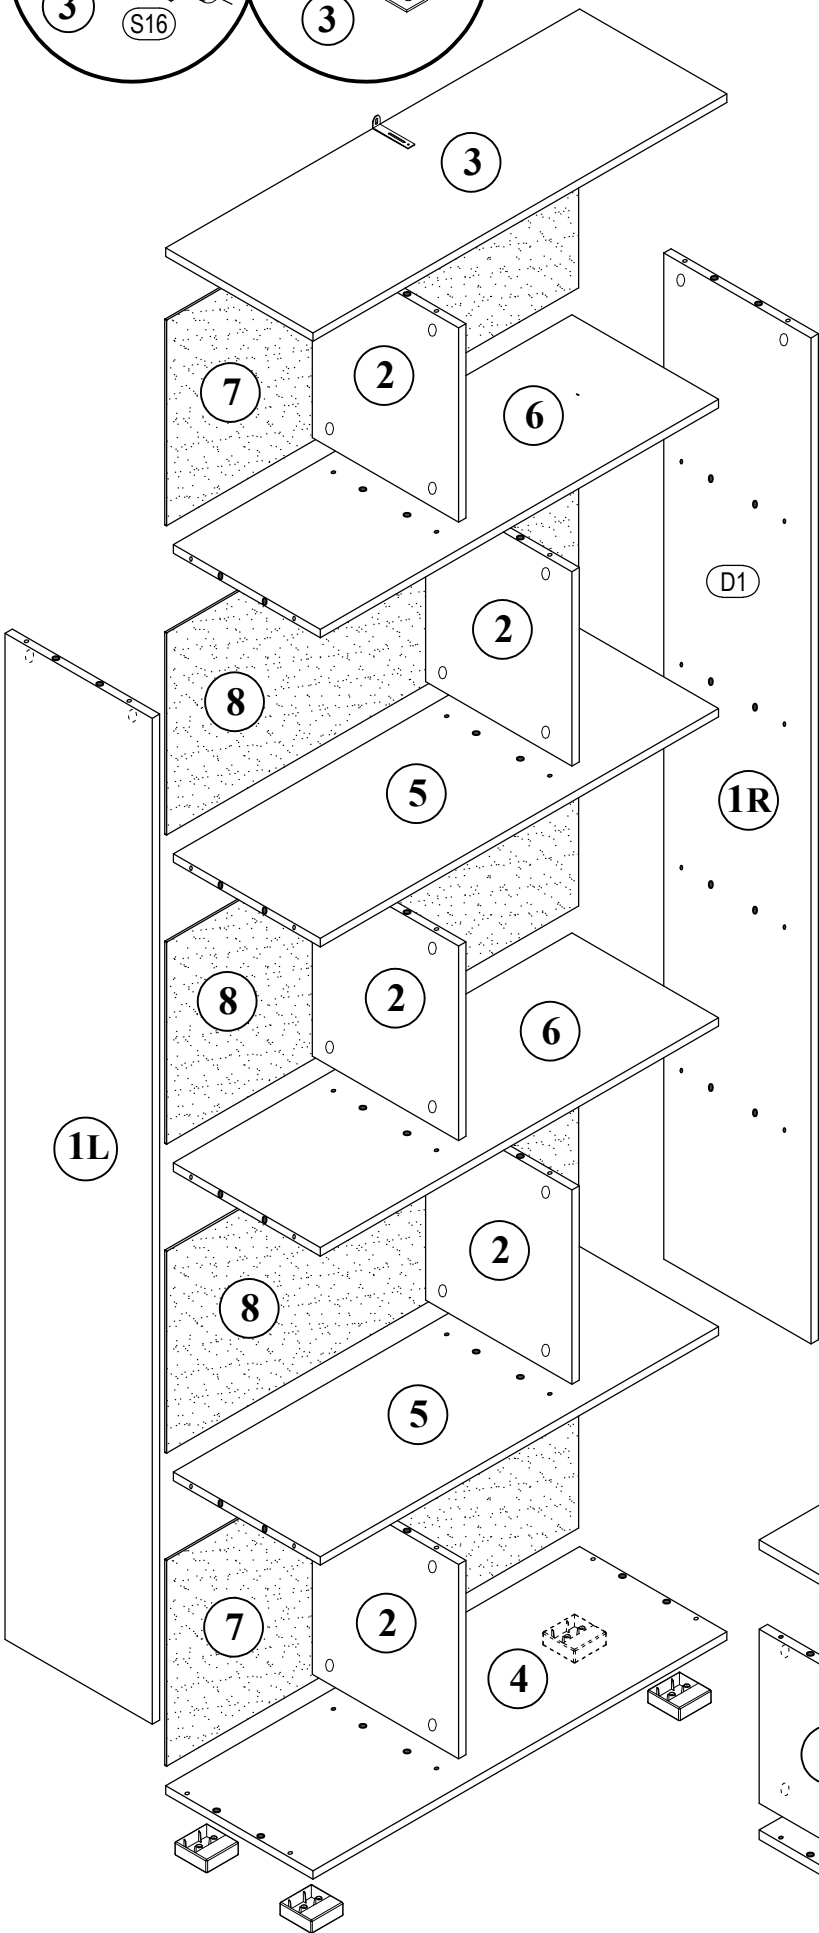

TONY SHELVING WITH INSERTS

TONY shelving with inserts

 A1 8*30mm x68	 B x4	 B1 6,3*50mm x4
 C1 6*43mm x64	 D ϕ 20mm x40	 D1 15/16 x64
 E16 4*35mm x8	 E-2 4,2*16mm x2	 E-5 4,2*65mm x1
 H5 8*50mm x1	 K4 x4	 R3 1.4*25mm 0.080kg

No	a*b	x	N°→...
1L	1894x320	x1	1/4
1R	1894x320	x1	1/4
2	366x318	x5	2/4
3	900x320	x1	2/4
4	900x320	x1	2/4
5	866x319	x2	1/4
6	866x319	x2	1/4
7	896x387	x2	2/4
8	896x380	x3	2/4
9	328x318	x4	4/4
	328x318	x2	3/4
10	300x318	x4	4/4
11	546x318	x2	3/4
		x1	2/4

 R4 N°4 x1
 S16 260.54.900 x1

TONY shelving with inserts

TONY shelving with inserts