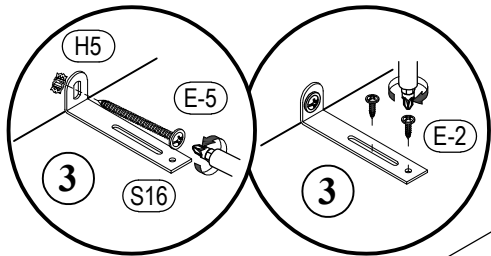

TONY SHELVING WITH INSERTS

TONY shelving with inserts

 A1 8*30mm x68	 B x4	 B1 6,3*50mm x4
 C1 6*43mm x64	 D ϕ 20mm x40	 D1 15/16 x64
 E16 4*35mm x8	 E-2 4,2*16mm x2	 E-5 4,2*65mm x1
 H5 8*50mm x1	 K4 x4	 R3 1.4*25mm 0.080kg

No	a*b	x	N°→...
1L	1894x320	x1	1/4
1R	1894x320	x1	1/4
2	366x318	x5	2/4
3	900x320	x1	2/4
4	900x320	x1	2/4
5	866x319	x2	1/4
6	866x319	x2	1/4
7	896x387	x2	2/4
8	896x380	x3	2/4
9	328x318	x4	4/4
	328x318	x2	3/4
10	300x318	x4	4/4
11	546x318	x2	3/4
		x1	2/4

 R4 N°4 x1
 S16 260.54.900 x1

TONY shelving with inserts

TONY shelving with inserts