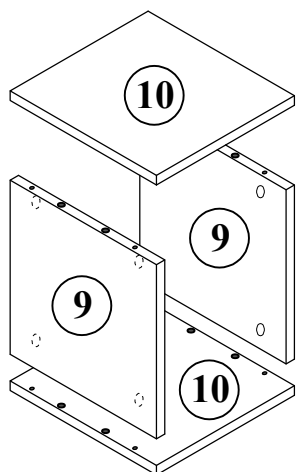

TONY SHELVING WITH INSERTS

TONY shelving with inserts

 A1 8*30mm x68	 B x4	 B1 6,3*50mm x4
 C1 6*43mm x64	 D ϕ 20mm x40	 D1 15/16 x64
 E16 4*35mm x8	 E-2 4,2*16mm x2	 E-5 4,2*65mm x1
 H5 8*50mm x1	 K4 x4	 R3 1.4*25mm 0.080kg

No	a*b	x	N°→...
1L	1894x320	x1	1/4
1R	1894x320	x1	1/4
2	366x318	x5	2/4
3	900x320	x1	2/4
4	900x320	x1	2/4
5	866x319	x2	1/4
6	866x319	x2	1/4
7	896x387	x2	2/4
8	896x380	x3	2/4
9	328x318	x4	4/4
	328x318	x2	3/4
10	300x318	x4	4/4
11	546x318	x2	3/4
		x1	2/4

 R4 N°4 x1
 S16 260.54.900 x1

TONY shelving with inserts

TONY shelving with inserts