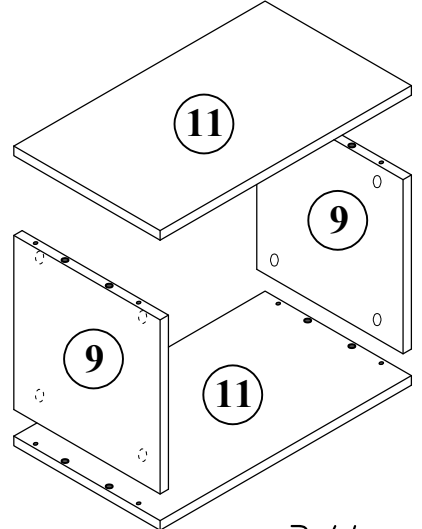

TONY SHELVING WITH INSERTS

TONY shelving with inserts

 A1 8*30mm x68	 B x4	 B1 6,3*50mm x4
 C1 6*43mm x64	 D ϕ 20mm x40	 D1 15/16 x64
 E16 4*35mm x8	 E-2 4,2*16mm x2	 E-5 4,2*65mm x1
 H5 8*50mm x1	 K4 x4	 R3 1.4*25mm 0.080kg

No	a*b	x	N°→...
1L	1894x320	x1	1/4
1R	1894x320	x1	1/4
2	366x318	x5	2/4
3	900x320	x1	2/4
4	900x320	x1	2/4
5	866x319	x2	1/4
6	866x319	x2	1/4
7	896x387	x2	2/4
8	896x380	x3	2/4
9	328x318	x4	4/4
	328x318	x2	3/4
10	300x318	x4	4/4
11	546x318	x2	3/4
		x1	2/4

 R4 N°4 x1
 S16 260.54.900 x1

TONY shelving with inserts

TONY shelving with inserts