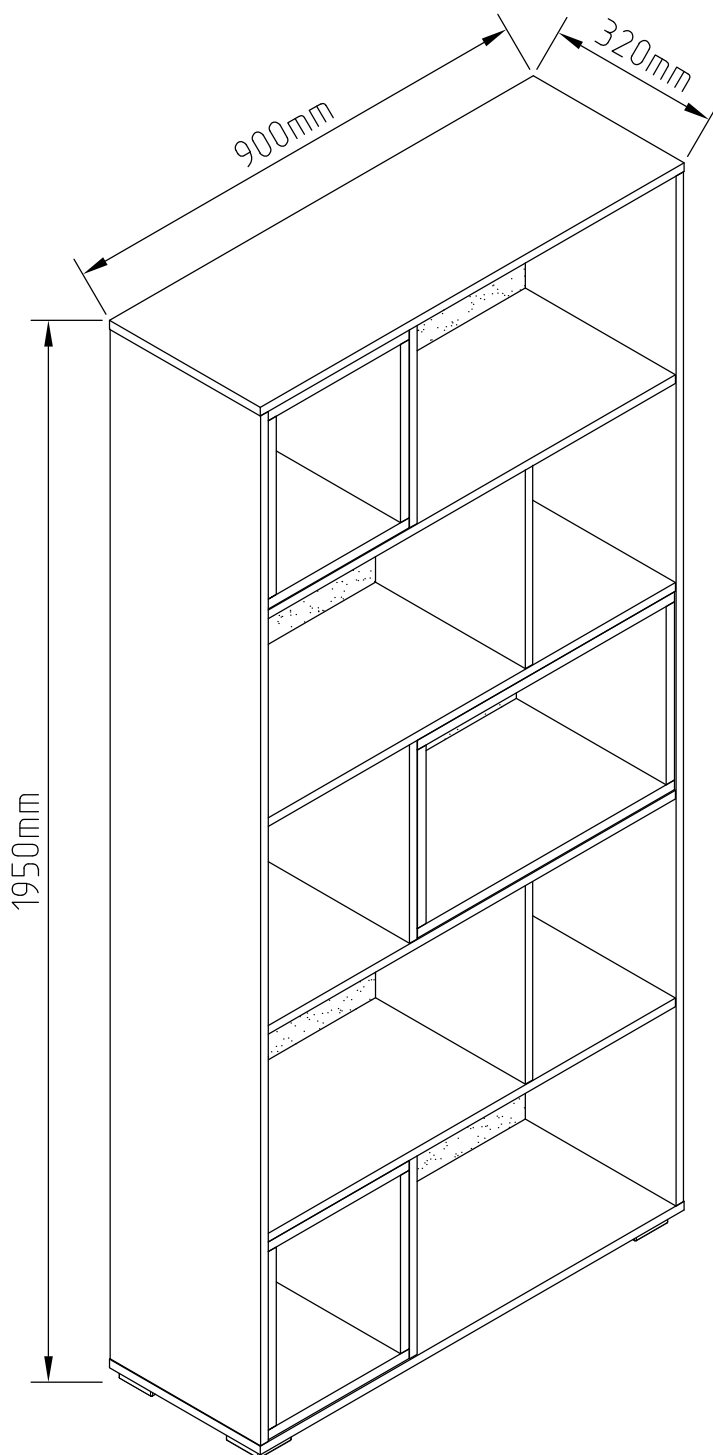

TONY SHELVING WITH INSERTS

TONY shelving with inserts

 A1 8*30mm x68	 B x4	 B1 6,3*50mm x4
 C1 6*43mm x64	 D ϕ 20mm x40	 D1 15/16 x64
 E16 4*35mm x8	 E-2 4,2*16mm x2	 E-5 4,2*65mm x1
 H5 8*50mm x1	 K4 x4	 R3 1.4*25mm 0.080kg

No	a*b	x	N°→...
1L	1894x320	x1	1/4
1R	1894x320	x1	1/4
2	366x318	x5	2/4
3	900x320	x1	2/4
4	900x320	x1	2/4
5	866x319	x2	1/4
6	866x319	x2	1/4
7	896x387	x2	2/4
8	896x380	x3	2/4
9	328x318	x4	4/4
	328x318	x2	3/4
10	300x318	x4	4/4
11	546x318	x2	3/4
		x1	2/4

 R4 N°4 x1
 S16 260.54.900 x1

TONY shelving with inserts

TONY shelving with inserts