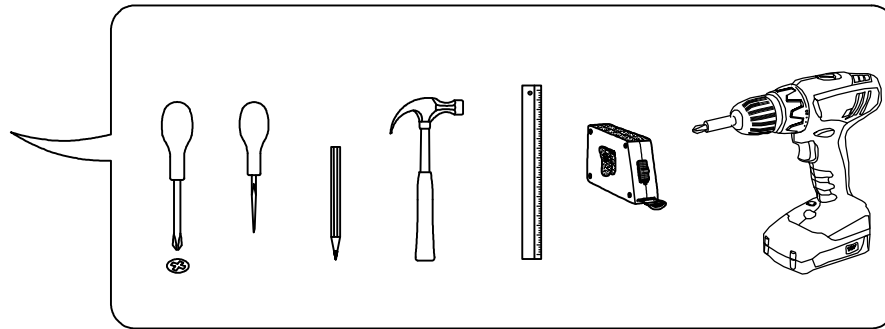

TONY SHELVING WITH INSERTS

TONY shelving with inserts

 A1 8*30mm x68	 B x4	 B1 6,3*50mm x4
 C1 6*43mm x64	 D ϕ 20mm x40	 D1 15/16 x64
 E16 4*35mm x8	 E-2 4,2*16mm x2	 E-5 4,2*65mm x1
 H5 8*50mm x1	 K4 x4	 R3 1.4*25mm 0.080kg

No	a*b	x	N°→...
1L	1894x320	x1	1/4
1R	1894x320	x1	1/4
2	366x318	x5	2/4
3	900x320	x1	2/4
4	900x320	x1	2/4
5	866x319	x2	1/4
6	866x319	x2	1/4
7	896x387	x2	2/4
8	896x380	x3	2/4
9	328x318	x4	4/4
	328x318	x2	3/4
10	300x318	x4	4/4
11	546x318	x2	3/4
		x1	2/4