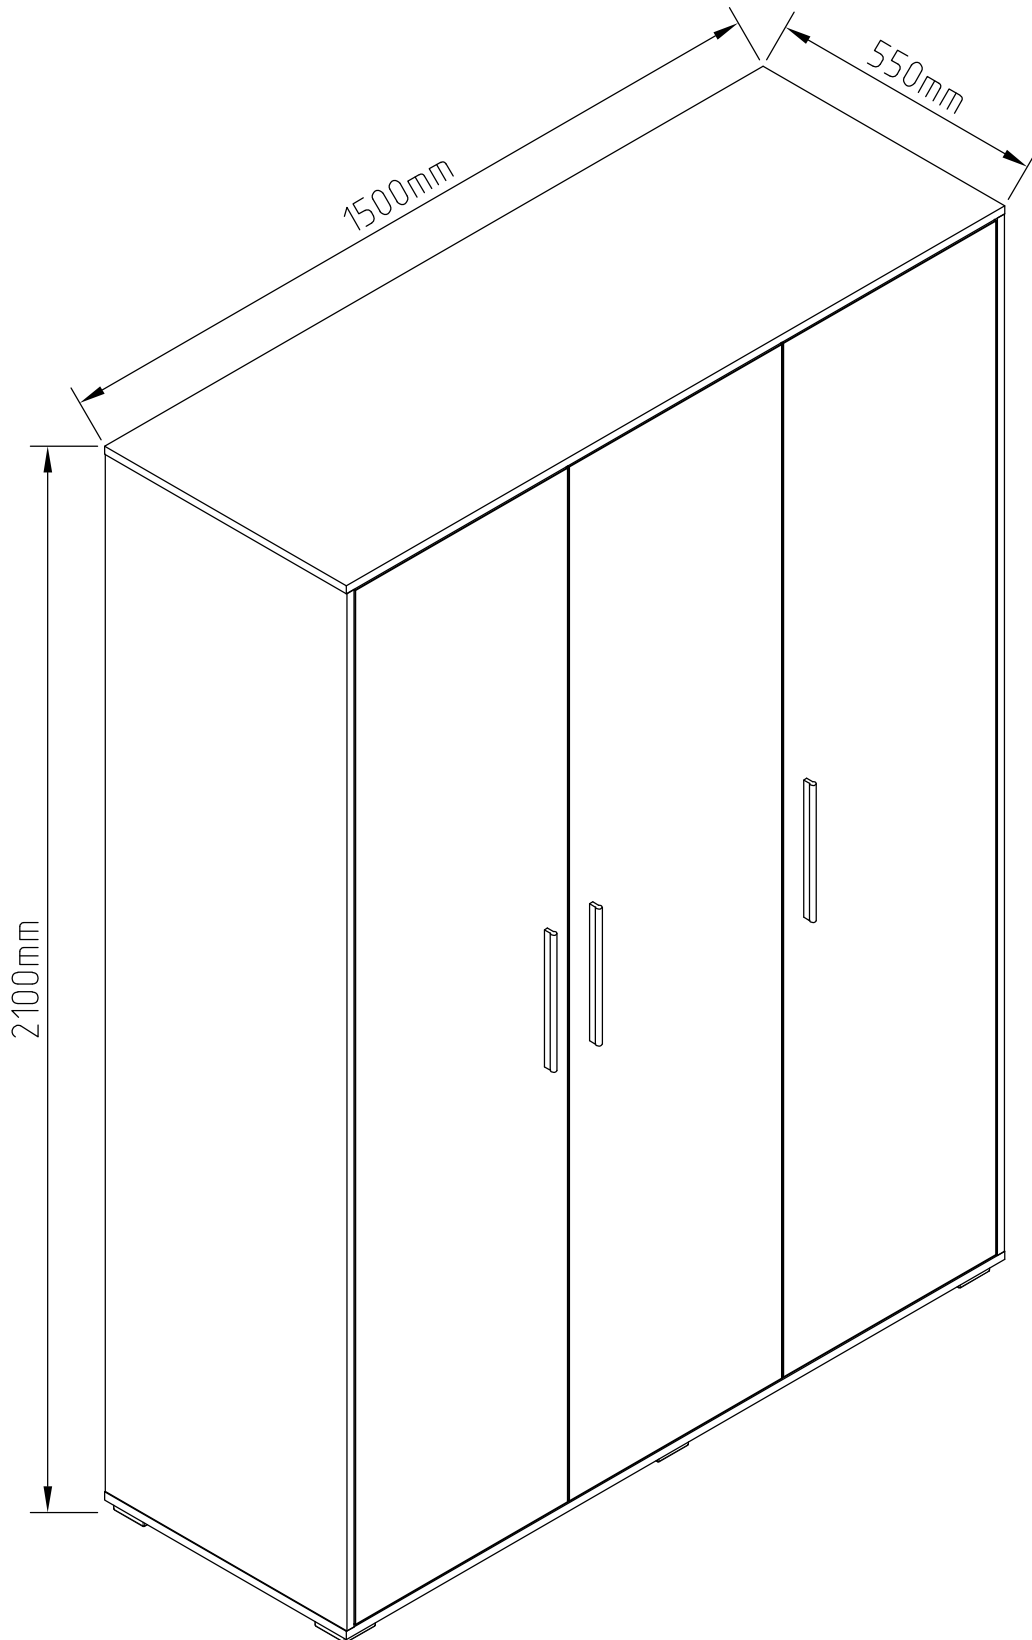

TONY

WARDROBE 3D

TONY wardrobe 3D

 (A1) 8*30mm x28	 (B) x12	 (B1) 6,3*50mm x12
 (C1) 6*43mm x20	 (D) ϕ 20mm x20	 (D1) 15/16 x20
 (E4) 3*15mm x20	 (E6) 3,5*16mm x36	 (E14) 4*25mm x9
 (E16) 4*35mm x12	 (E-2) 4,2*16mm x6	 (E-5) 4,2*65mm x1
 (F4) 6,3*13mm x30	 (H3) x16	 (H5) 8*50mm x1
 (H7) x1	 (I9) x3	 (J1) 5*16mm x8
 (K4) x6	 (L2) x5	 (L3) x10
 (O8) L-2042 mm x1	 (P1) ϕ 25 L-962 x1	 (P3) R-11M/25 x2

TONY

wardrobe 3D

 R3 1.4*25mm 0.080kg	 R4 N°4 x1	 U3 x6
 V2 x2		

No	a*b	x	N°→...
1L	2044x550	x1	1/3
1R	2044x550	x1	1/3
2	2044x530	x1	1/3
3	1498x550	x1	2/3
4	1498x550	x1	2/3
5	965x522	x2	2/3
6	483x530	x2	2/3
7	482x520	x2	2/3
8	965x150	x1	2/3
9L	2038x484	x1	3/3
10R	2038x484	x1	3/3
11R	2038x484	x1	3/3
12	2072x493	x2	1/3
13	2072x503	x1	1/3
14	1918x364	x1	
		x1	2/3

TONY
wardrobe 3D

TONY
wardrobe 3D

TONY wardrobe 3D

TONY

wardrobe 3D

TONY wardrobe 3D