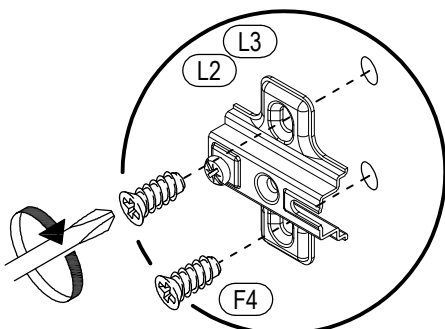

TONY
wardrobe 3D