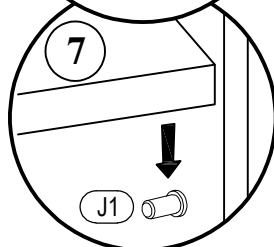

TONY
wardrobe 3D