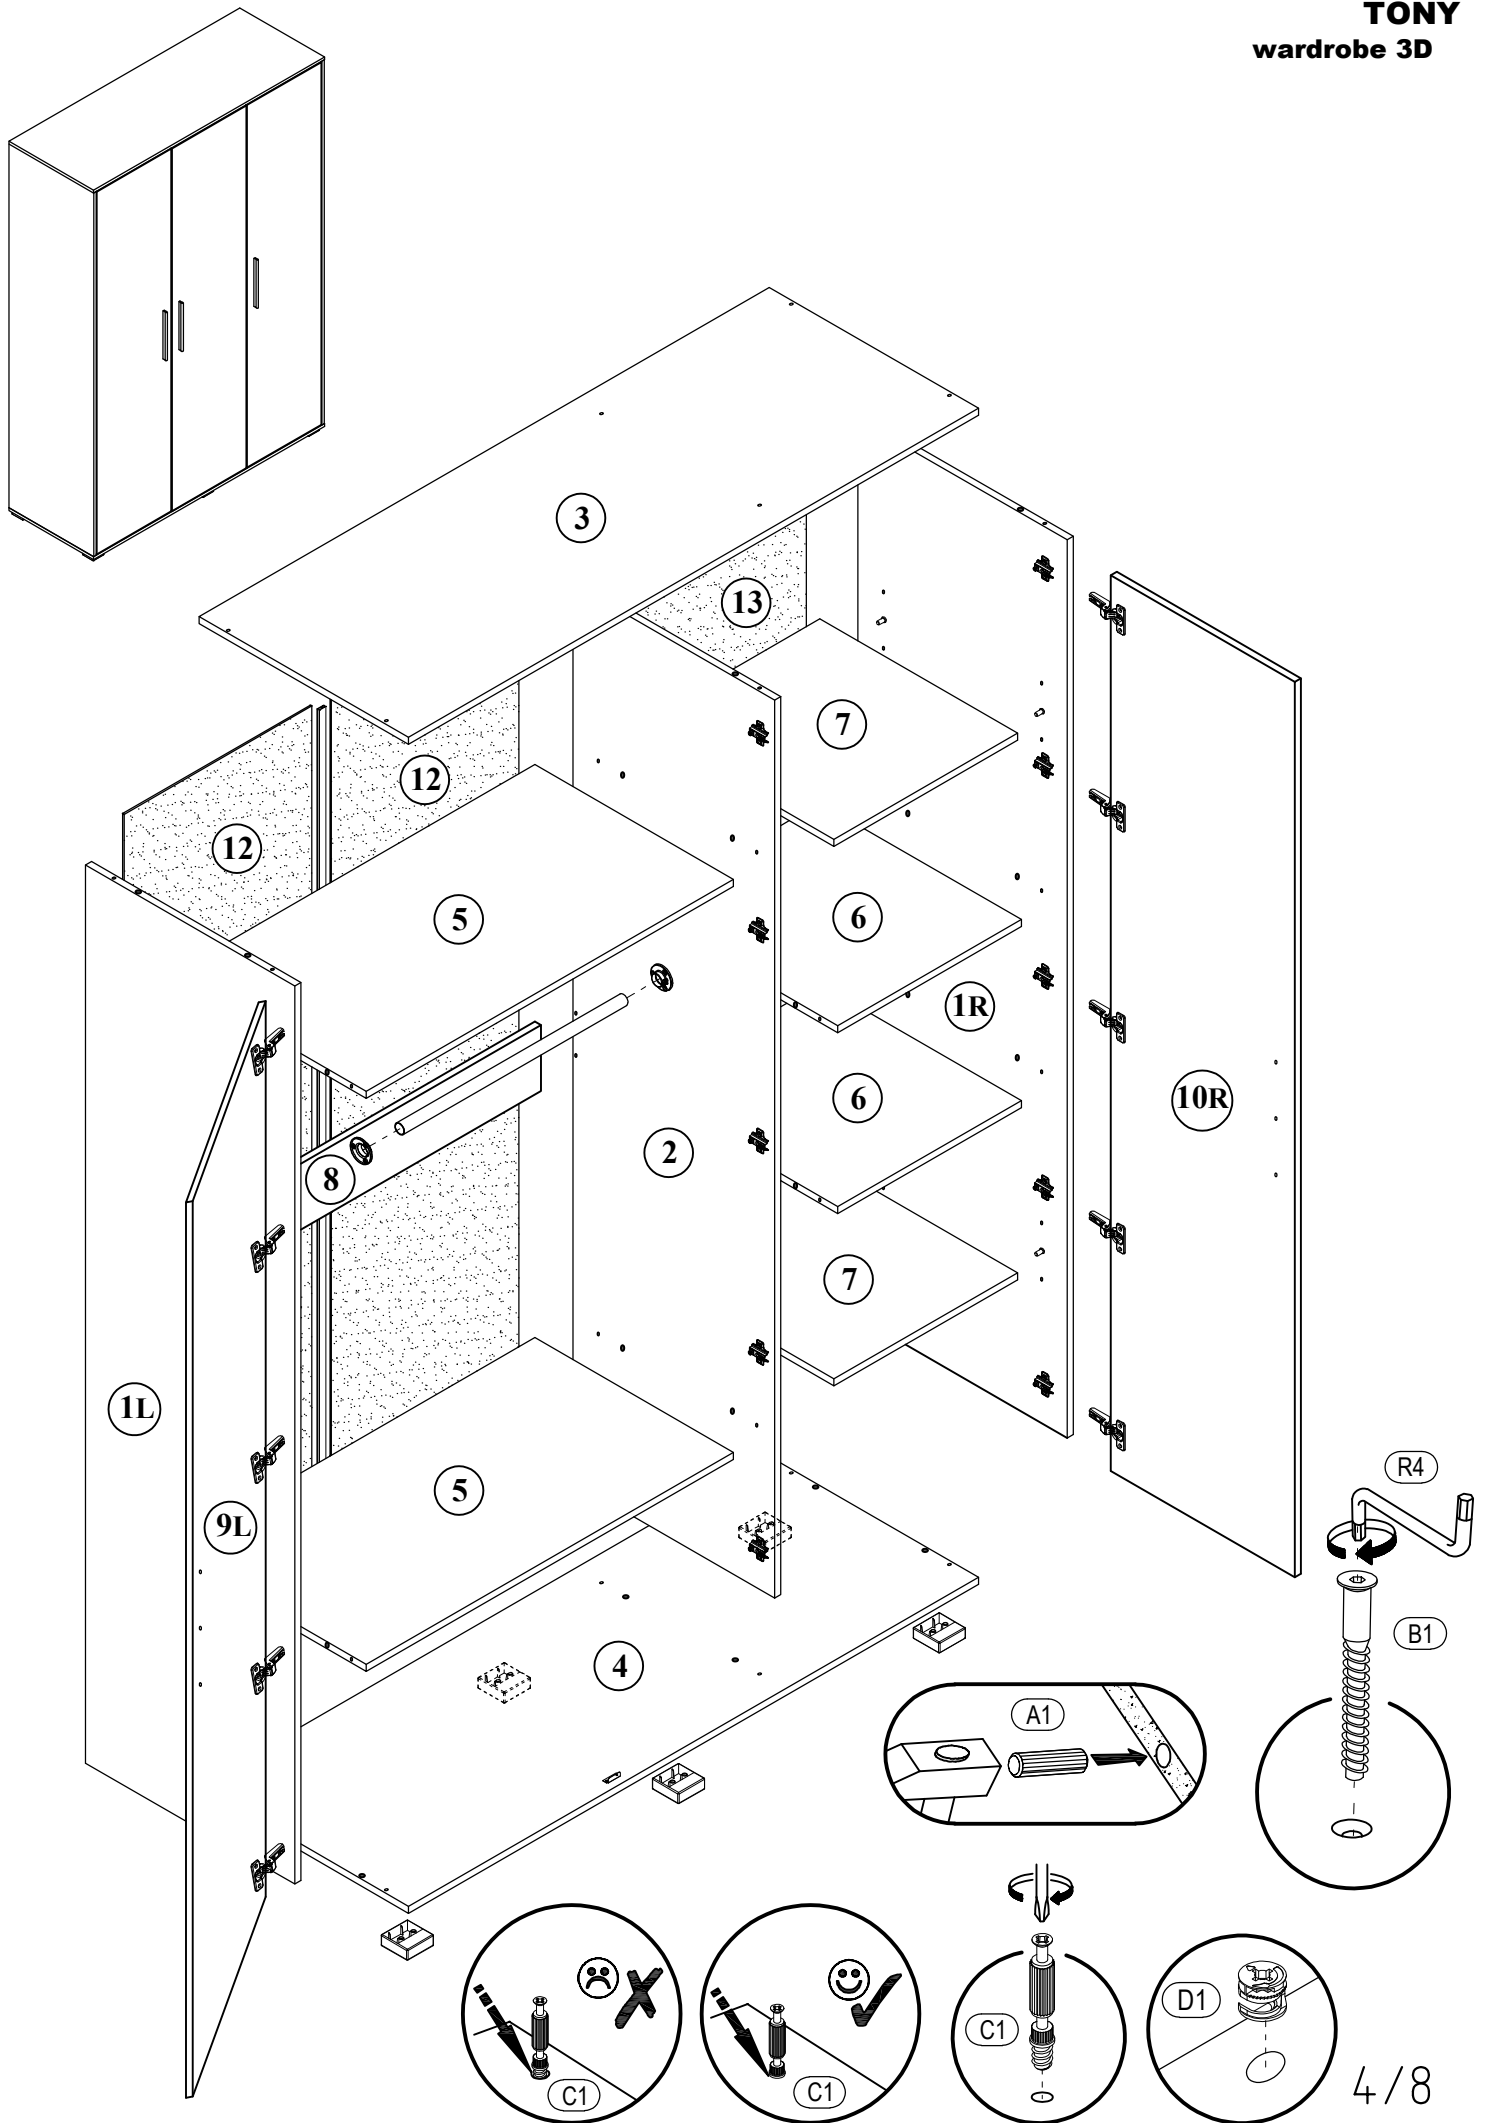

TONY

wardrobe 3D

  R3 1.4*25mm 0.080kg	 R4 N°4 x1	 U3 x6
  V2 x2		

No	a*b	x	N°→...
1L	2044x550	x1	1/3
1R	2044x550	x1	1/3
2	2044x530	x1	1/3
3	1498x550	x1	2/3
4	1498x550	x1	2/3
5	965x522	x2	2/3
6	483x530	x2	2/3
7	482x520	x2	2/3
8	965x150	x1	2/3
9L	2038x484	x1	3/3
10R	2038x484	x1	3/3
11R	2038x484	x1	3/3
12	2072x493	x2	1/3
13	2072x503	x1	1/3
14	1918x364	x1	
		x1	2/3

TONY
wardrobe 3D