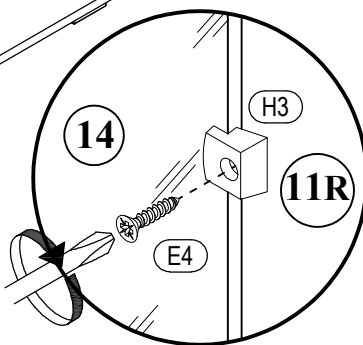

TONY
wardrobe 3D