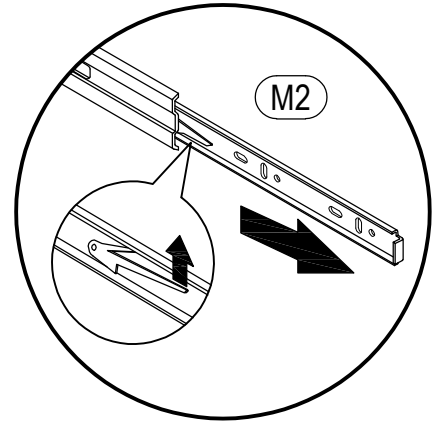

TONY bedside cabinet