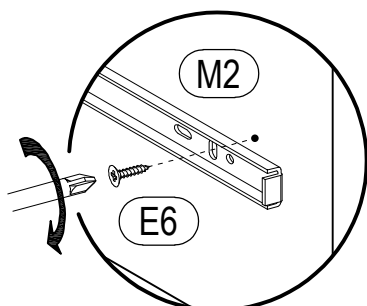

TONY

bedside cabinet

No	a*b	x	N°→...
1L	389x380	x1	1/2
1R	389x380	x1	1/2
2	500x380	x1	1/2
3	500x380	x1	1/2
4	460x190	x1	2/2
5	460x190	x1	2/2
6L	350x120	x2	1/2
6R	350x120	x2	1/2
7	408x120	x2	1/2
8	437x353	x2	1/2
9	495x417	x1	1/2
		x1	1/2

TONY bedside cabinet