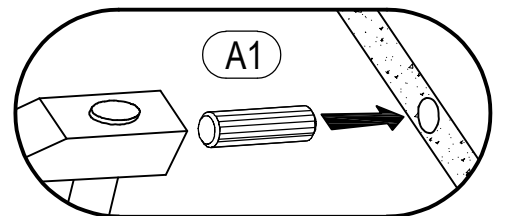

TONY bedside cabinet