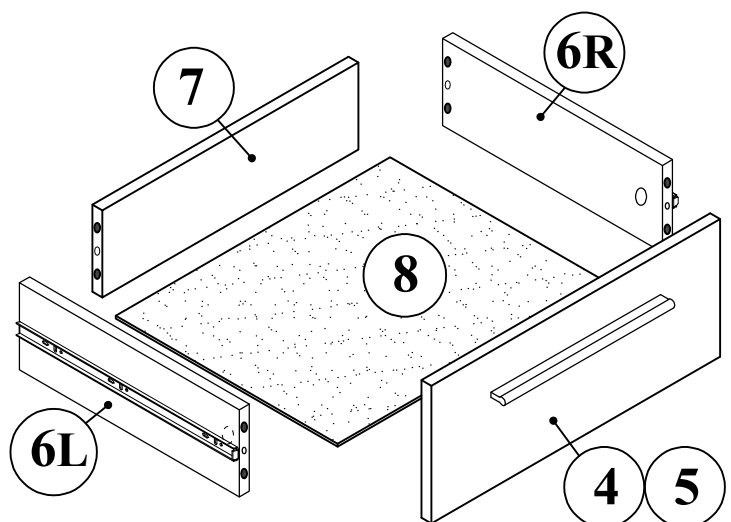

TONY

bedside cabinet

No	a*b	x	N°→...
1L	389x380	x1	1/2
1R	389x380	x1	1/2
2	500x380	x1	1/2
3	500x380	x1	1/2
4	460x190	x1	2/2
5	460x190	x1	2/2
6L	350x120	x2	1/2
6R	350x120	x2	1/2
7	408x120	x2	1/2
8	437x353	x2	1/2
9	495x417	x1	1/2
		x1	1/2

TONY bedside cabinet