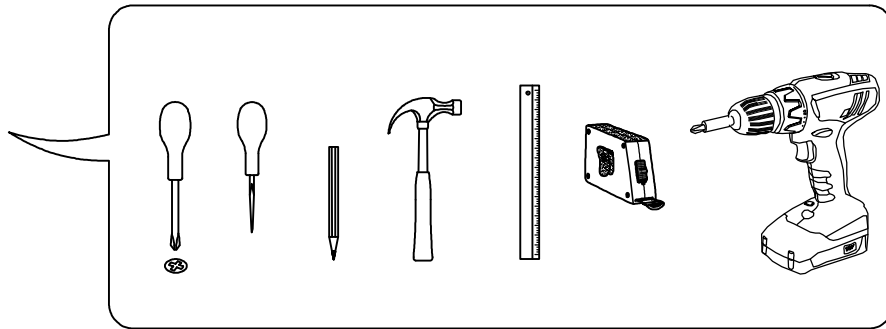

TONY

BEDSIDE CABINET

TONY bedside cabinet

 (A1) 8*30mm x24	 (B) x8	 (B1) 6,3*50mm x8
 (C1) 6*43mm x8	 (D) ϕ 20mm x8	 (D1) 15/16 x8
 (E6) 3,5*16 x16	 (E14) 4*25mm x6	 (E16) 4*35mm x8
 (I9) x2	 (K4) x4	 (M2) L-350mm x2
 (R3) 1.4*25mm 0.030kg	 (R4) N°4 x1	