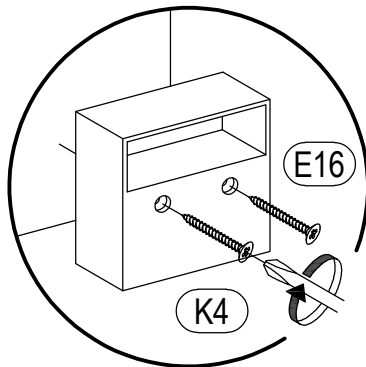

TONY bedside cabinet