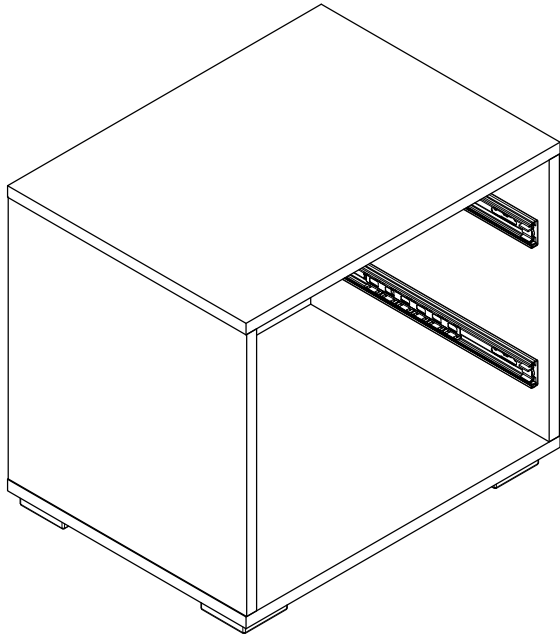

TONY

BEDSIDE CABINET

TONY bedside cabinet

 (A1) 8*30mm x24	 (B) x8	 (B1) 6,3*50mm x8
 (C1) 6*43mm x8	 (D) ϕ 20mm x8	 (D1) 15/16 x8
 (E6) 3,5*16 x16	 (E14) 4*25mm x6	 (E16) 4*35mm x8
 (I9) x2	 (K4) x4	 (M2) L-350mm x2
 (R3) 1.4*25mm 0.030kg	 (R4) N°4 x1	

TONY

bedside cabinet

No	a*b	x	N°→...
1L	389x380	x1	1/2
1R	389x380	x1	1/2
2	500x380	x1	1/2
3	500x380	x1	1/2
4	460x190	x1	2/2
5	460x190	x1	2/2
6L	350x120	x2	1/2
6R	350x120	x2	1/2
7	408x120	x2	1/2
8	437x353	x2	1/2
9	495x417	x1	1/2
		x1	1/2

TONY bedside cabinet

TONY bedside cabinet

TONY bedside cabinet

TONY bedside cabinet