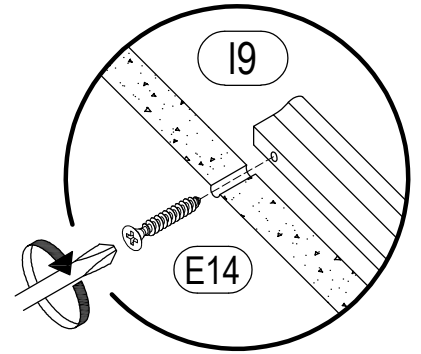

TONY bedside cabinet