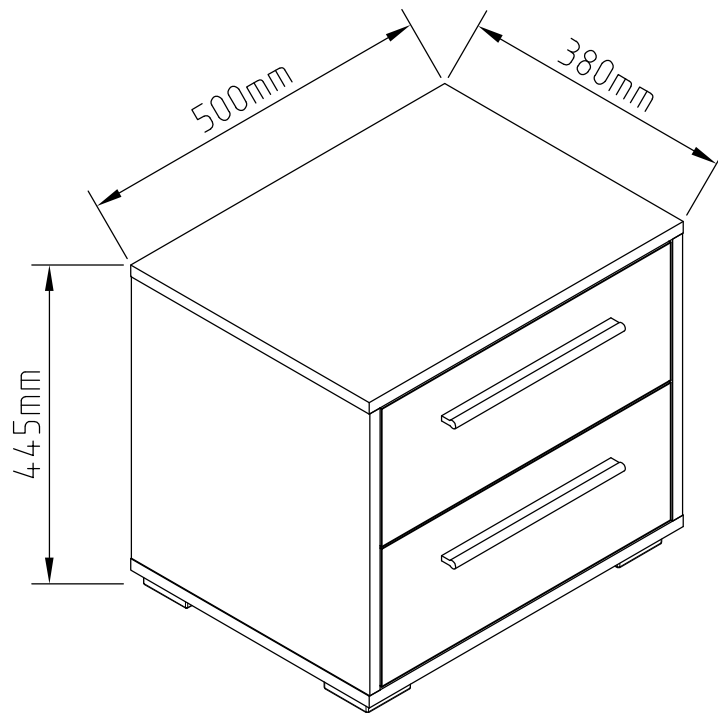

TONY

BEDSIDE CABINET

TONY bedside cabinet

 (A1) 8*30mm x24	 (B) x8	 (B1) 6,3*50mm x8
 (C1) 6*43mm x8	 (D) ϕ 20mm x8	 (D1) 15/16 x8
 (E6) 3,5*16 x16	 (E14) 4*25mm x6	 (E16) 4*35mm x8
 (I9) x2	 (K4) x4	 (M2) L-350mm x2
 (R3) 1.4*25mm 0.030kg	 (R4) N°4 x1	

TONY

bedside cabinet

No	a*b	x	N°→...
1L	389x380	x1	1/2
1R	389x380	x1	1/2
2	500x380	x1	1/2
3	500x380	x1	1/2
4	460x190	x1	2/2
5	460x190	x1	2/2
6L	350x120	x2	1/2
6R	350x120	x2	1/2
7	408x120	x2	1/2
8	437x353	x2	1/2
9	495x417	x1	1/2
		x1	1/2