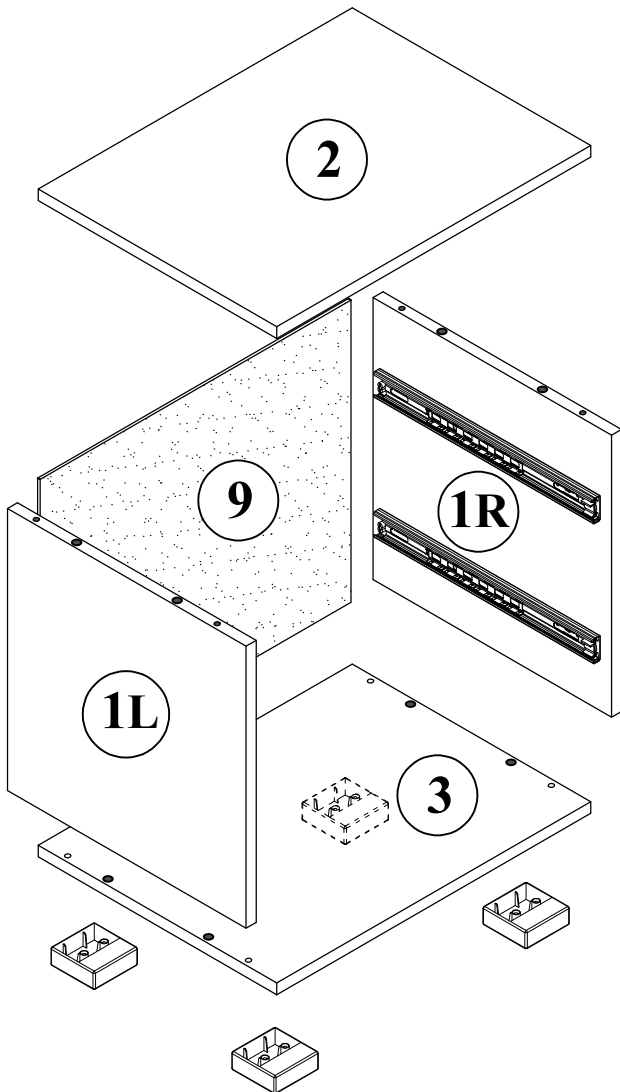

TONY

bedside cabinet

No	a*b	x	N°→...
1L	389x380	x1	1/2
1R	389x380	x1	1/2
2	500x380	x1	1/2
3	500x380	x1	1/2
4	460x190	x1	2/2
5	460x190	x1	2/2
6L	350x120	x2	1/2
6R	350x120	x2	1/2
7	408x120	x2	1/2
8	437x353	x2	1/2
9	495x417	x1	1/2
		x1	1/2

TONY bedside cabinet