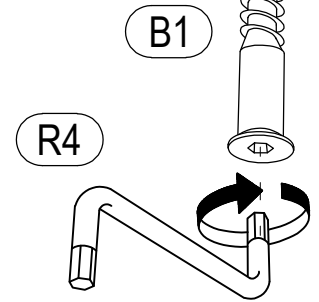

TONY bedside cabinet