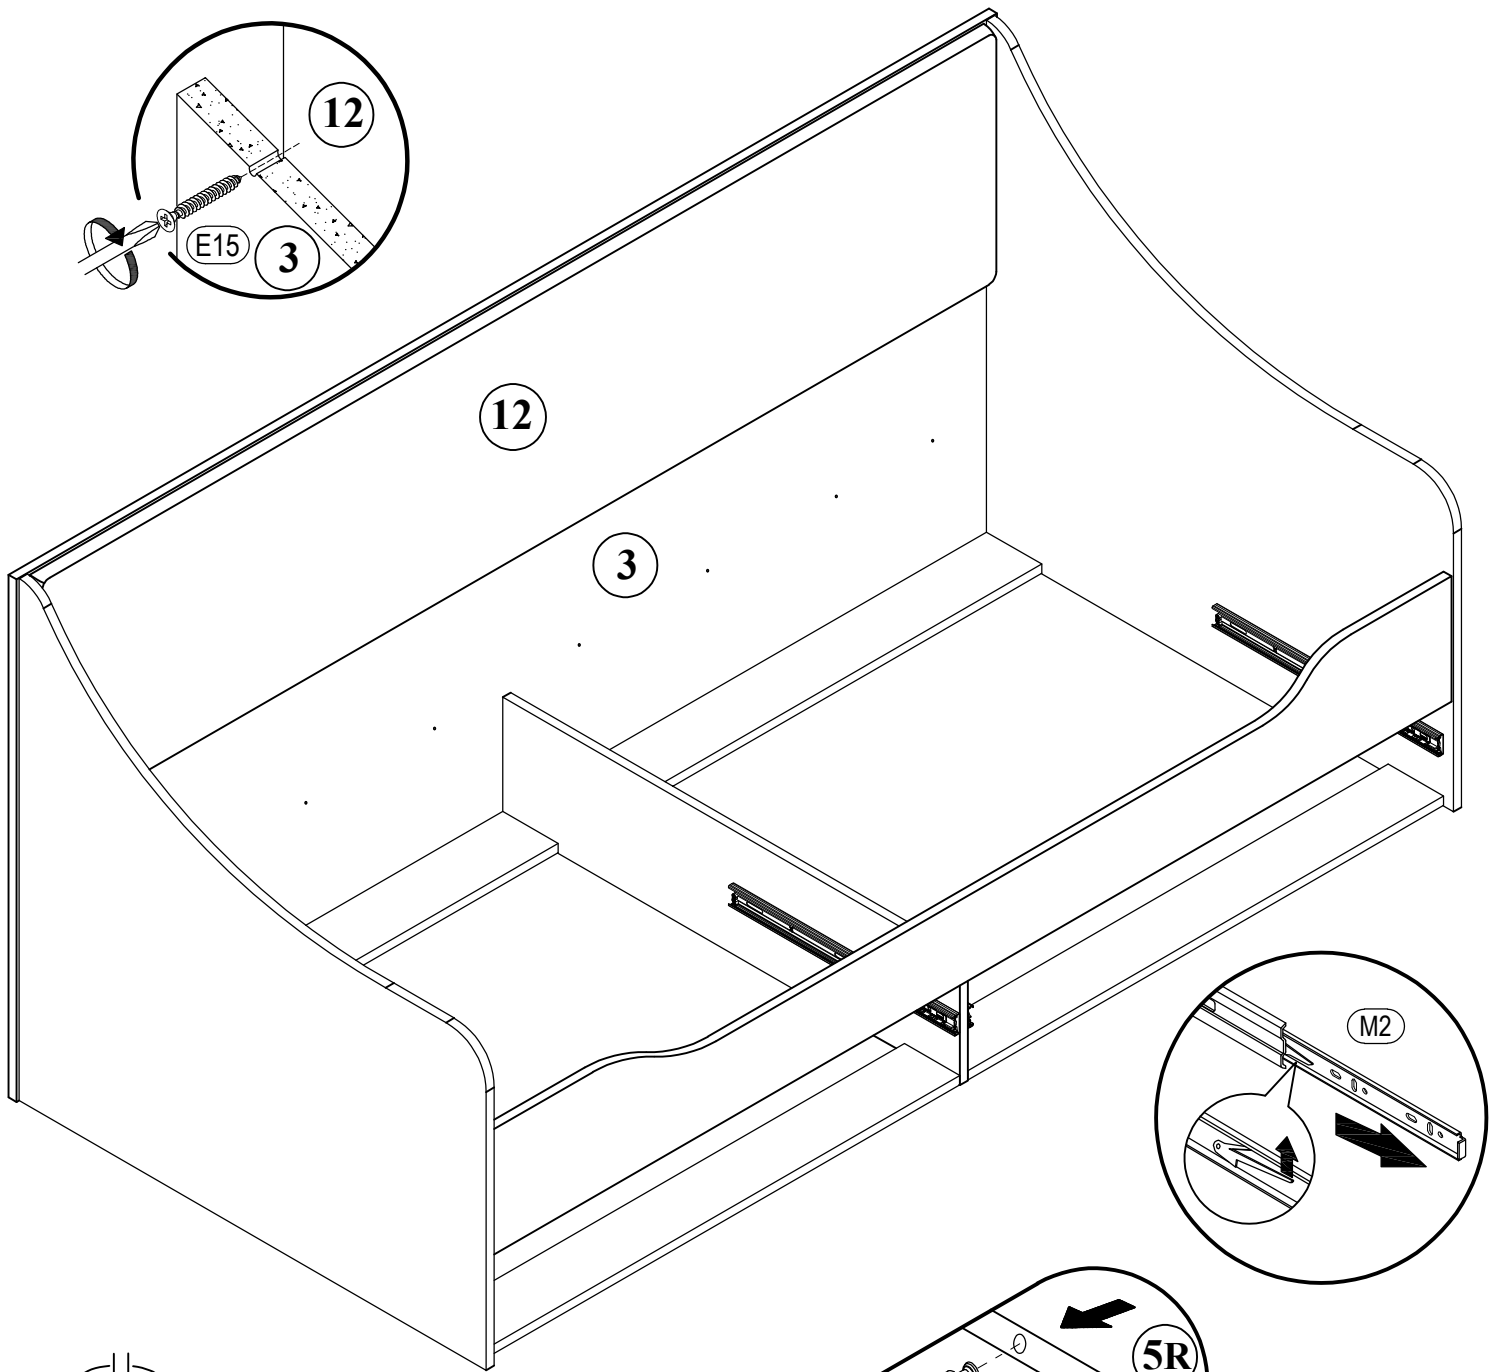

TONY

SINGLE BED 2Dr

TONY

single bed 2Dr

 (A1) 8*30mm x31	 (A2) 8*50mm x2	 (B) x16
 (B1) 6,3*50mm x16	 (C1) 6*43mm x15	 (C2) 8*65mm x2
 (D) ϕ 20mm x19	 (D1) 15/16 x19	 (E6) 3,5*16 x16
 (E18) 4*50mm x4	 (E15) 4*30mm x18	 (I9) x2
 (K1) x14	 (M2) L-450mm x2	 (R3) 1.4*25mm 0.030kg
 (R4) N°4 x1		

TONY

single bed 2Dr

No	a*b	x	N°→...
1L	930x900	x1	1/4
1R	930x900	x1	1/4
2	910x214	x1	2/4
3	2052x901	x1	1/4
4	910x216	x1	1/4
5L	997x110	x1	1/4
5R	997x110	x1	1/4
6L	997x110	x1	1/4
6R	997x110	x1	1/4
7L	1000x175	x1	3/4
7R	1000x175	x1	3/4
8L	500x120	x2	2/4
8R	500x120	x2	2/4
9	939x120	x2	2/4
10	500x120	x2	2/4
11	968x503	x2	1/4
12	2000x430	x1	4/4
		x1	2/4

TONY
single bed 2Dr

TONY

single bed 2Dr

TONY

single bed 2Dr

TONY

single bed 2Dr