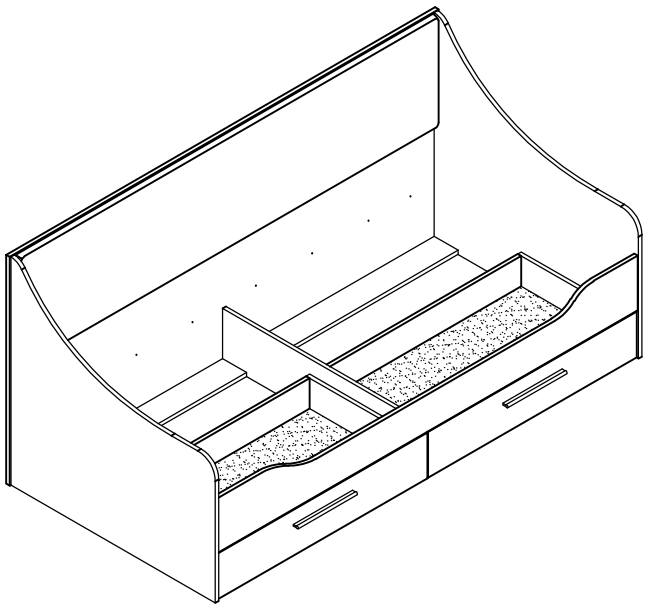

TONY

SINGLE BED 2Dr

TONY

single bed 2Dr

 (A1) 8*30mm x31	 (A2) 8*50mm x2	 (B) x16
 (B1) 6,3*50mm x16	 (C1) 6*43mm x15	 (C2) 8*65mm x2
 (D) ϕ 20mm x19	 (D1) 15/16 x19	 (E6) 3,5*16 x16
 (E18) 4*50mm x4	 (E15) 4*30mm x18	 (I9) x2
 (K1) x14	 (M2) L-450mm x2	 (R3) 1.4*25mm 0.030kg
 (R4) N°4 x1		

TONY

single bed 2Dr

No	a*b	x	N°→...
1L	930x900	x1	1/4
1R	930x900	x1	1/4
2	910x214	x1	2/4
3	2052x901	x1	1/4
4	910x216	x1	1/4
5L	997x110	x1	1/4
5R	997x110	x1	1/4
6L	997x110	x1	1/4
6R	997x110	x1	1/4
7L	1000x175	x1	3/4
7R	1000x175	x1	3/4
8L	500x120	x2	2/4
8R	500x120	x2	2/4
9	939x120	x2	2/4
10	500x120	x2	2/4
11	968x503	x2	1/4
12	2000x430	x1	4/4
		x1	2/4

TONY
single bed 2Dr

TONY

single bed 2Dr

TONY

single bed 2Dr

TONY

single bed 2Dr