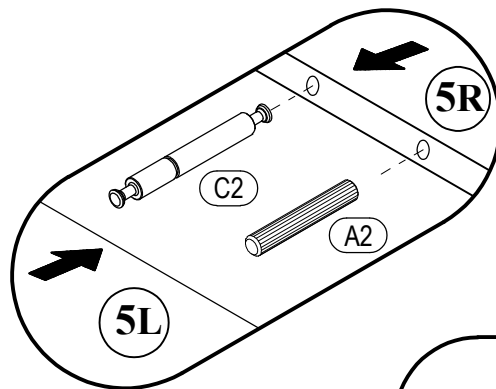

TONY

SINGLE BED 2Dr

TONY

single bed 2Dr

 (A1) 8*30mm x31	 (A2) 8*50mm x2	 (B) x16
 (B1) 6,3*50mm x16	 (C1) 6*43mm x15	 (C2) 8*65mm x2
 (D) ϕ 20mm x19	 (D1) 15/16 x19	 (E6) 3,5*16 x16
 (E18) 4*50mm x4	 (E15) 4*30mm x18	 (I9) x2
 (K1) x14	 (M2) L-450mm x2	 (R3) 1.4*25mm 0.030kg
 (R4) N°4 x1		

TONY

single bed 2Dr

No	a*b	x	N°→...
1L	930x900	x1	1/4
1R	930x900	x1	1/4
2	910x214	x1	2/4
3	2052x901	x1	1/4
4	910x216	x1	1/4
5L	997x110	x1	1/4
5R	997x110	x1	1/4
6L	997x110	x1	1/4
6R	997x110	x1	1/4
7L	1000x175	x1	3/4
7R	1000x175	x1	3/4
8L	500x120	x2	2/4
8R	500x120	x2	2/4
9	939x120	x2	2/4
10	500x120	x2	2/4
11	968x503	x2	1/4
12	2000x430	x1	4/4
		x1	2/4

TONY
single bed 2Dr

TONY

single bed 2Dr

TONY

single bed 2Dr

TONY

single bed 2Dr