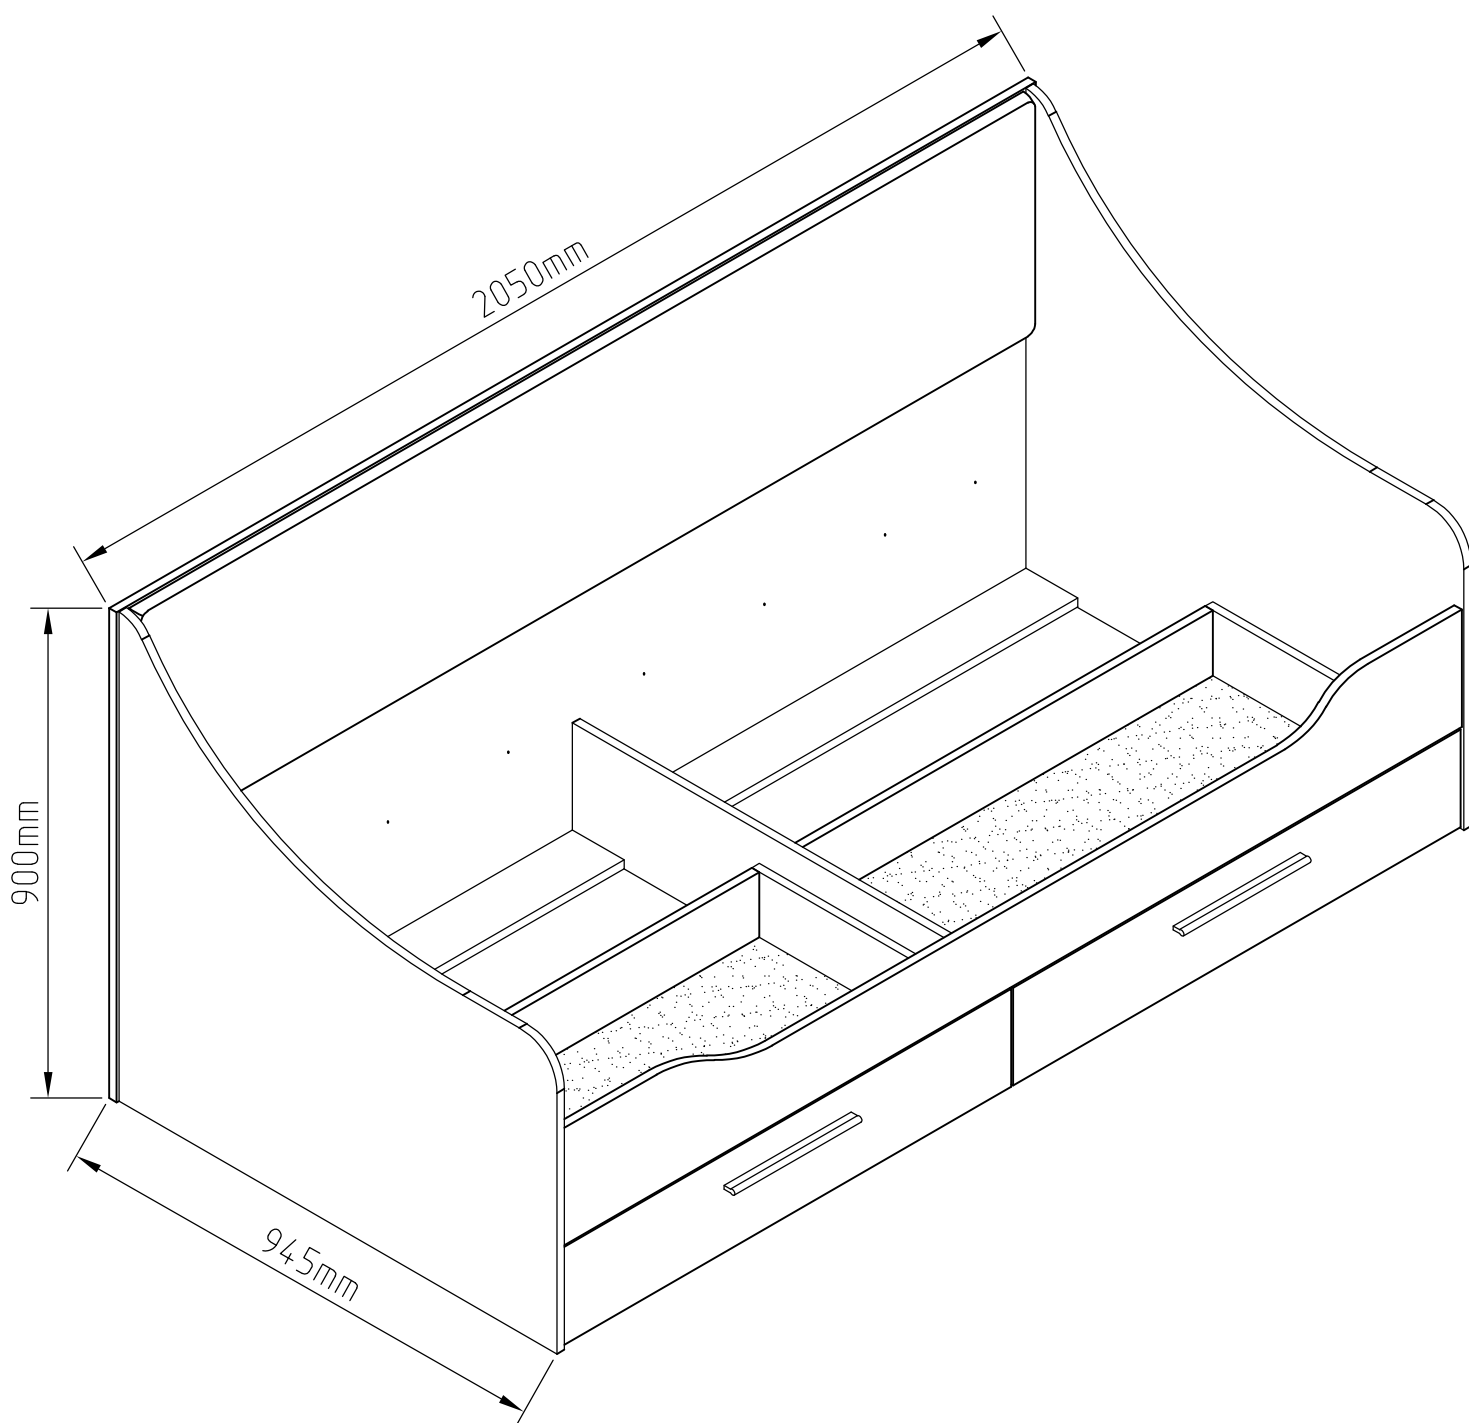

TONY

SINGLE BED 2Dr

TONY

single bed 2Dr

 (A1) 8*30mm x31	 (A2) 8*50mm x2	 (B) x16
 (B1) 6,3*50mm x16	 (C1) 6*43mm x15	 (C2) 8*65mm x2
 (D) ϕ 20mm x19	 (D1) 15/16 x19	 (E6) 3,5*16 x16
 (E18) 4*50mm x4	 (E15) 4*30mm x18	 (I9) x2
 (K1) x14	 (M2) L-450mm x2	 (R3) 1.4*25mm 0.030kg
 (R4) N°4 x1		

TONY

single bed 2Dr

No	a*b	x	N°→...
1L	930x900	x1	1/4
1R	930x900	x1	1/4
2	910x214	x1	2/4
3	2052x901	x1	1/4
4	910x216	x1	1/4
5L	997x110	x1	1/4
5R	997x110	x1	1/4
6L	997x110	x1	1/4
6R	997x110	x1	1/4
7L	1000x175	x1	3/4
7R	1000x175	x1	3/4
8L	500x120	x2	2/4
8R	500x120	x2	2/4
9	939x120	x2	2/4
10	500x120	x2	2/4
11	968x503	x2	1/4
12	2000x430	x1	4/4
		x1	2/4

TONY
single bed 2Dr

TONY

single bed 2Dr

TONY

single bed 2Dr

TONY

single bed 2Dr