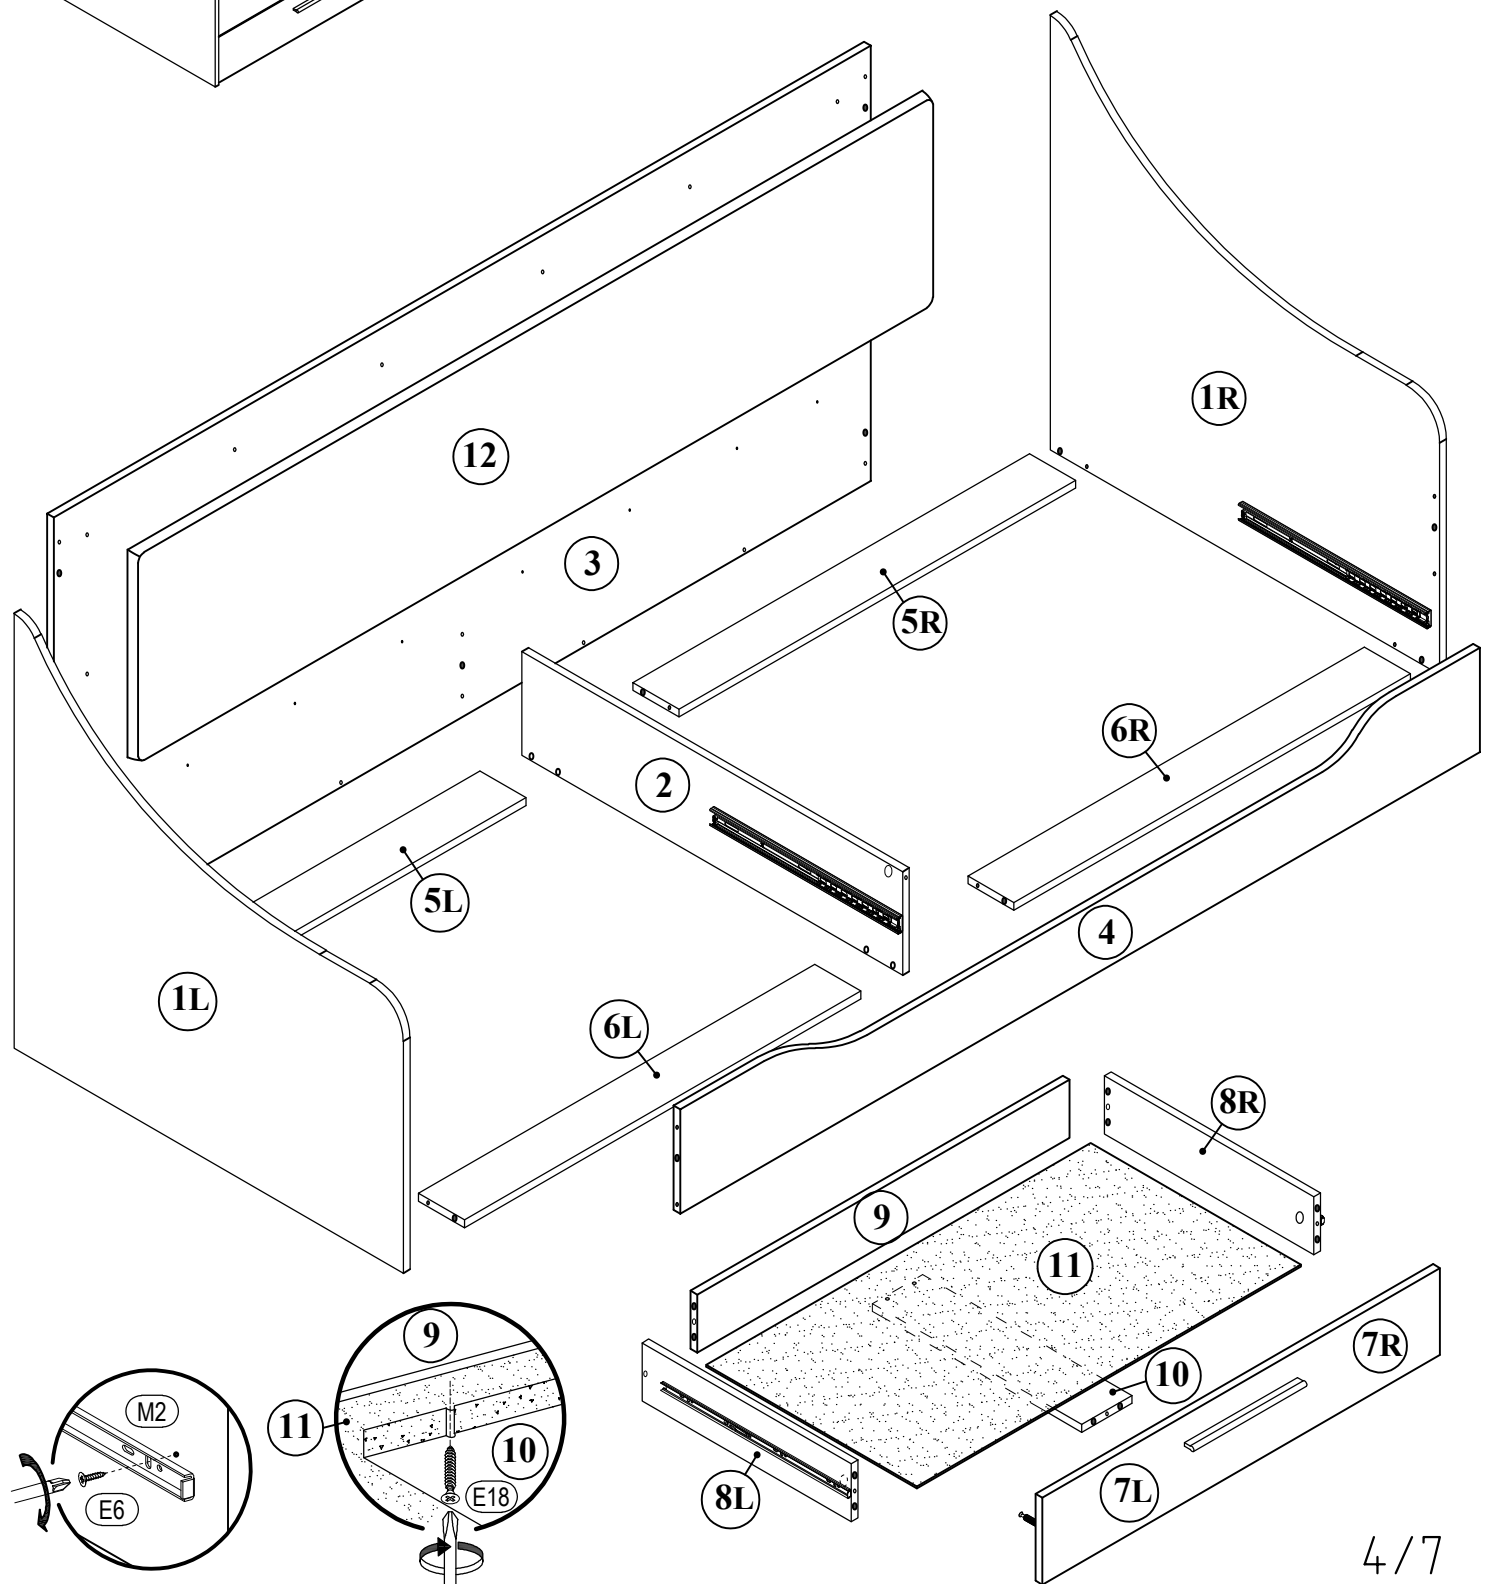

TONY

SINGLE BED 2Dr

TONY

single bed 2Dr

 (A1) 8*30mm x31	 (A2) 8*50mm x2	 (B) x16
 (B1) 6,3*50mm x16	 (C1) 6*43mm x15	 (C2) 8*65mm x2
 (D) ϕ 20mm x19	 (D1) 15/16 x19	 (E6) 3,5*16 x16
 (E18) 4*50mm x4	 (E15) 4*30mm x18	 (I9) x2
 (K1) x14	 (M2) L-450mm x2	 (R3) 1.4*25mm 0.030kg
 (R4) N°4 x1		

TONY

single bed 2Dr

No	a*b	x	N°→...
1L	930x900	x1	1/4
1R	930x900	x1	1/4
2	910x214	x1	2/4
3	2052x901	x1	1/4
4	910x216	x1	1/4
5L	997x110	x1	1/4
5R	997x110	x1	1/4
6L	997x110	x1	1/4
6R	997x110	x1	1/4
7L	1000x175	x1	3/4
7R	1000x175	x1	3/4
8L	500x120	x2	2/4
8R	500x120	x2	2/4
9	939x120	x2	2/4
10	500x120	x2	2/4
11	968x503	x2	1/4
12	2000x430	x1	4/4
		x1	2/4

TONY
single bed 2Dr

TONY

single bed 2Dr

TONY

single bed 2Dr

TONY

single bed 2Dr