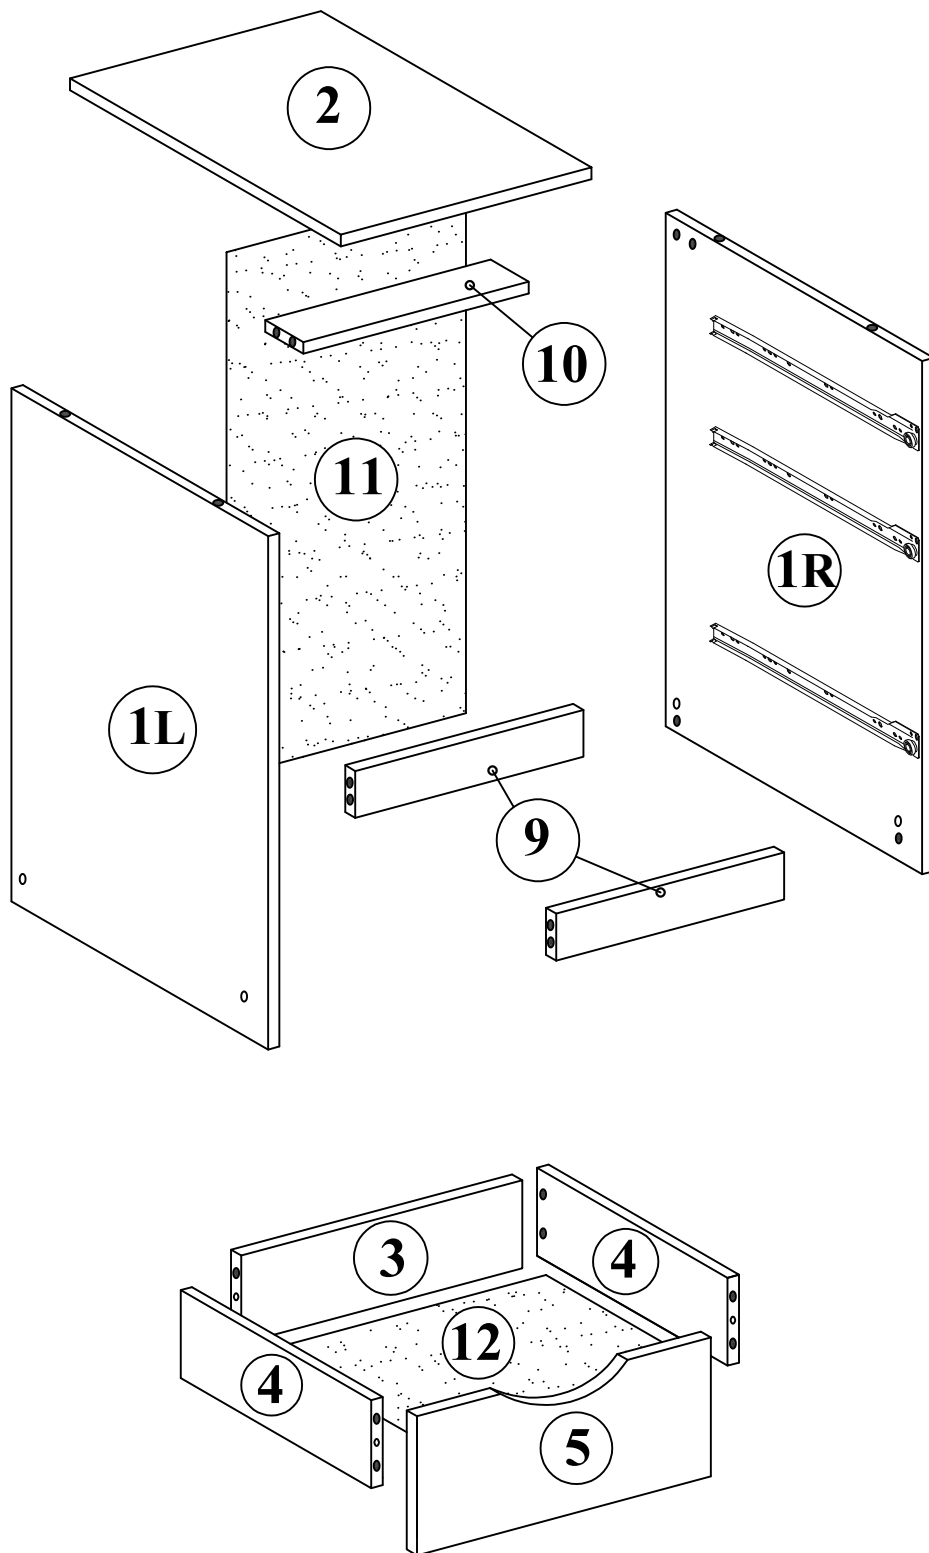

SAVANNAH BEDSIDE CABINET

No	a*b	x
1L+R	700x404	2
2	354x426	1
3	100x261	2
4	100x350	4
5	158x346	2
6	200x261	1
7	200x350	2
8	314x346	1
9	64x318	2
10	60x318	1
11	650x346	1
12	354x290	3

SAVANNAH BEDSIDE CABINET