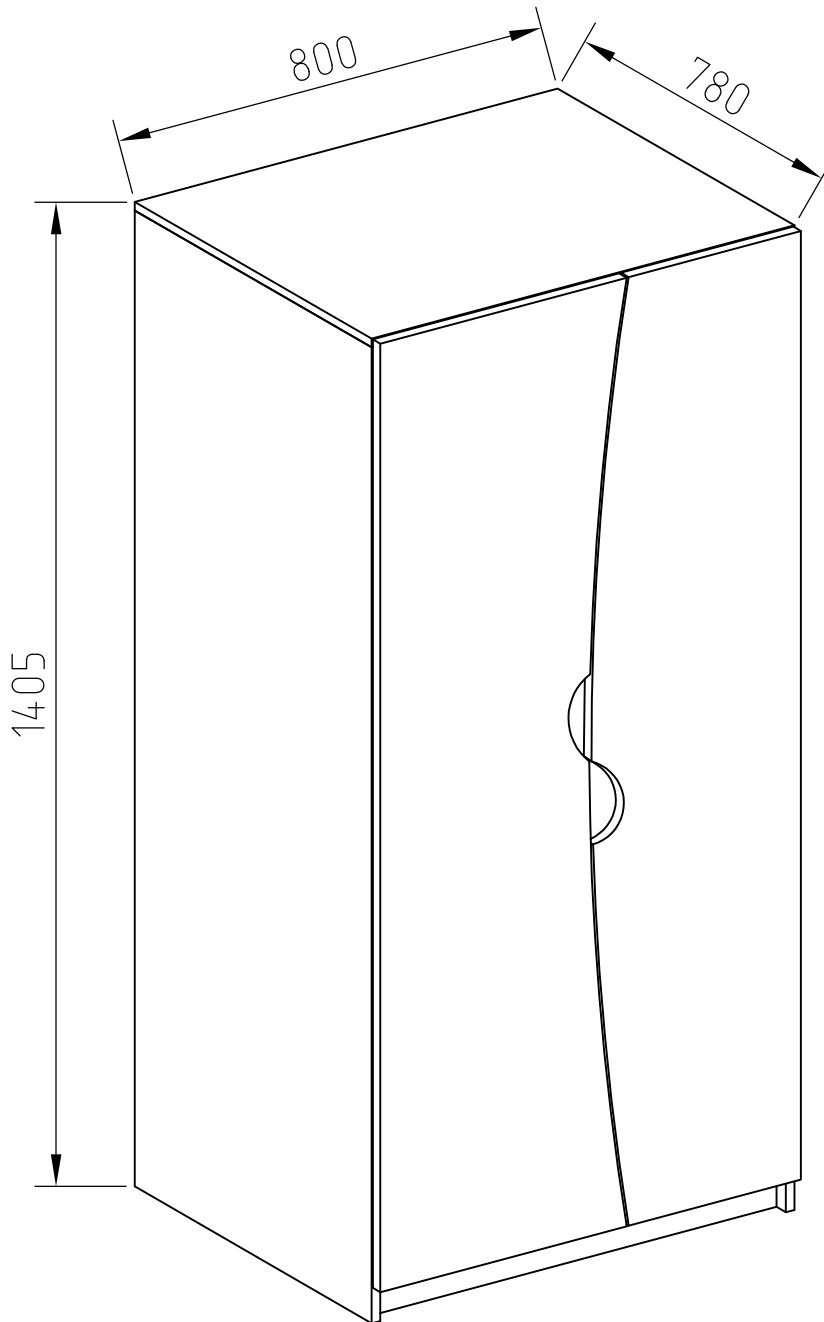

СВІТ МЕБЛІВ

SAVANNAH

WARDROBE (BED-CABINET)