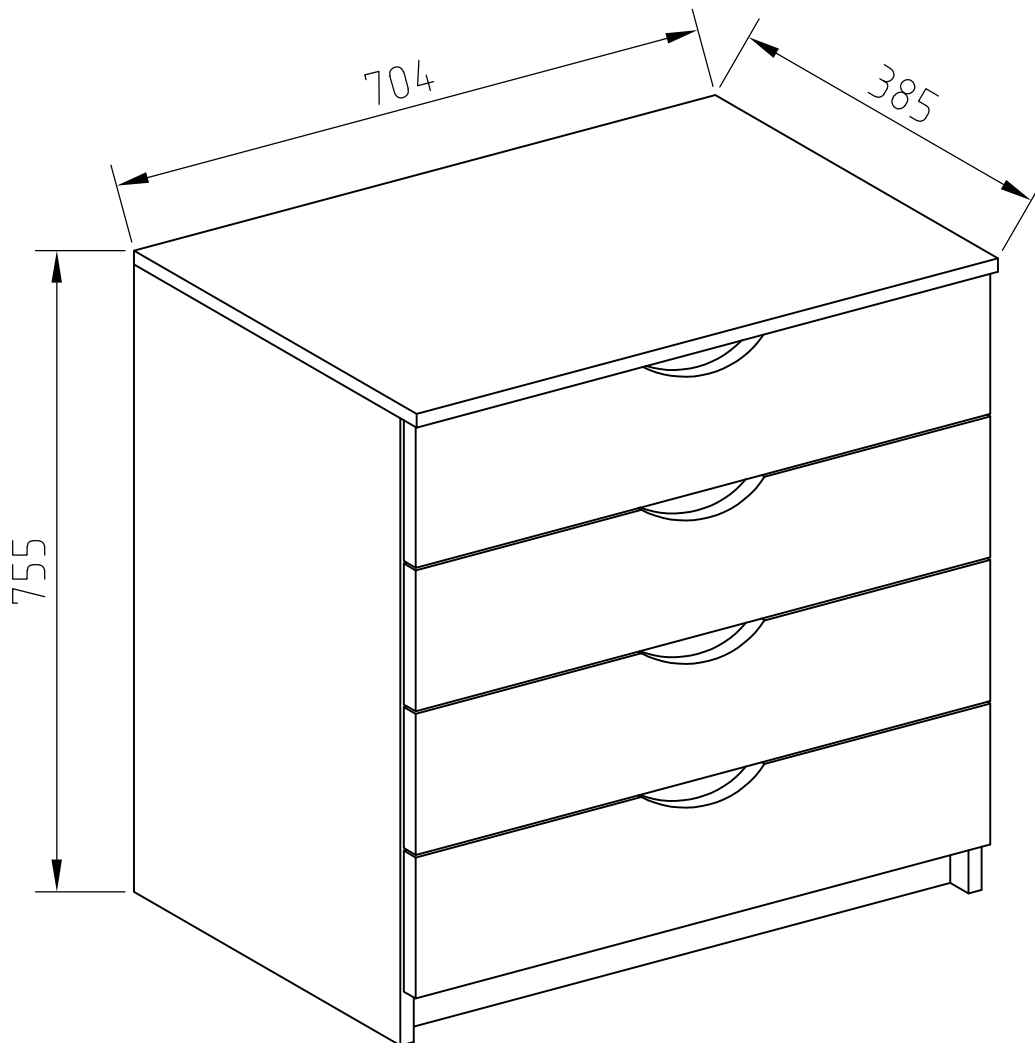

СВІТ МЕБЛІВ

SAVANNAH

CHEST OF DRAWERS

SAVANNAH CHEST OF DRAWERS

 (C1) 5*30mm x8	 (D1) 16mm x8	 (R3) 1.4*25mm 0.04kg
 (D) x8	 (B) x4	 (R1) x1
 (P1) x1	 (B1) 6,3*50mm x4	 (M1) 350 mm x4
 (K1) x4	 (E2) 3*13mm x32	 (A1) 8*30mm x44