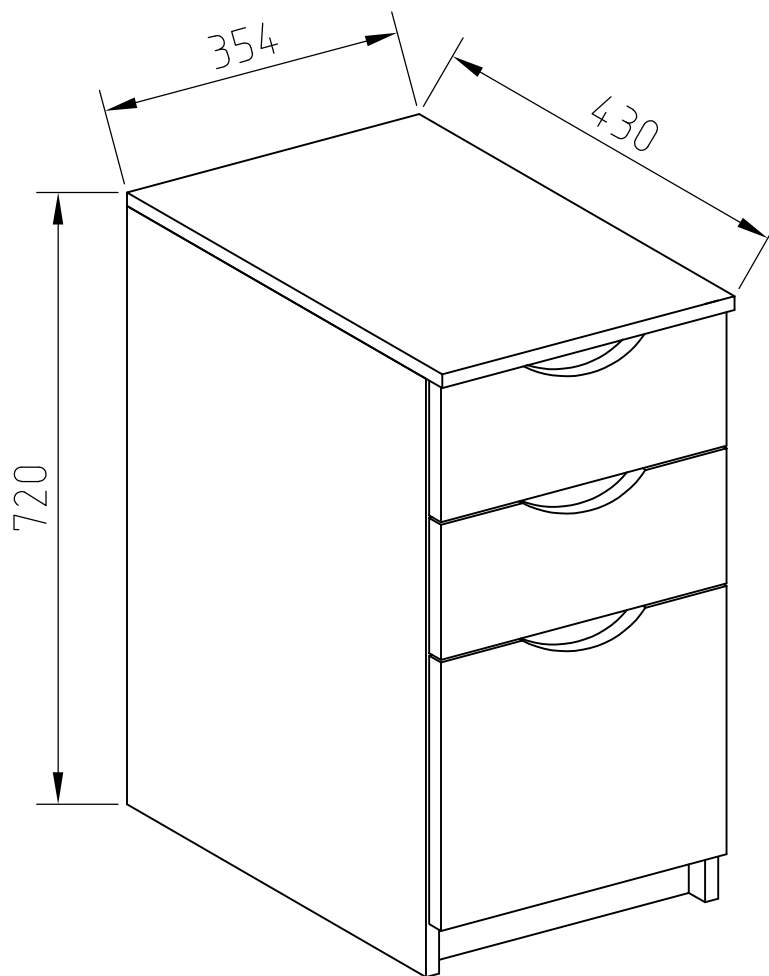

SAVANNAH CHEST OF DRAWERS

СВІТ МЕБЛІВ

SAVANNAH

BEDSIDE CABINET

SAVANNAH BEDSIDE CABINET

 (C1) 5*30mm x6	 (D1) 16mm x6	 (R3) 1.4*25mm 0.05kg
 (B) x4	 (R1) x1	 (P1) x1
 (B1) 6,3*50mm x4	 (M1) 350 mm x3	 (K1) x4
 (E2) 3*13mm x24	 (A1) 8*30mm x36	 (D) x6