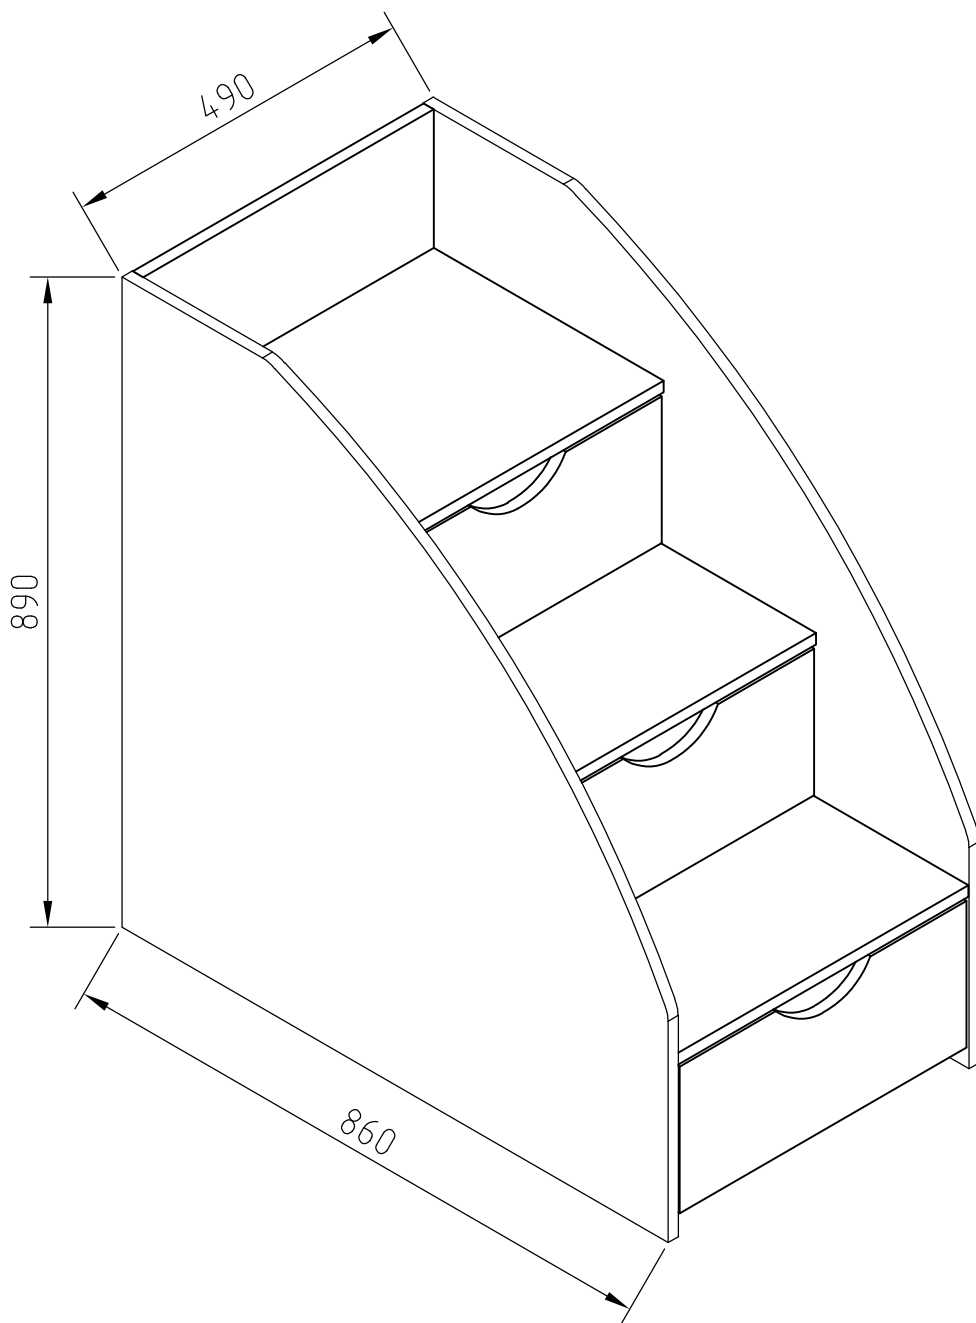

SAVANNAH BEDSIDE CABINET

 (A1) 8*30mm x4	 (D) x6	 (B) x4
---	---	---

 (K1) x4	 (R3) 1.4*25mm 0.02kg
--	--

SAVANNAH BEDSIDE CABINET

 <p>(M1) 350 mm x3</p>	 <p>(E2) 3*13mm x12</p>	 <p>(A1) 8*30mm x24</p>
 <p>(C1) 5*30mm x6</p>	 <p>(D1) 16mm x6</p>	 <p>(R3) 1.4*25mm 0.02kg</p>

No	a*b	x
1L+R	290x1916	2
2	200x810	4
3	475x846	2
4	402x1910	2

SAVANNAH BED

SAVANNAH BED

СВІТ МЕБЛІВ

SAVANNAH

LENGTHENING PART

SAVANNAH LENGTHENING PART

 R3 1.4*25mm 0.05kg	 B x28
 B1 6,3*50mm x28	 P1 x1
 L1 x4	 E9 4*16mm x8
 F6 6,3*13mm x8	

SAVANNAH LENGTHENING PART

No	a*b	x
1L+R	614x250	2
2	614x250	2
3	248x250	4
4	532x250	1
5	1092x250	1
6	396x276	2
7	270x626	2
8	548x236	1

SAVANNAH LENGTHENING PART

SAVANNAH LENGTHENING PART

		
B1 6,3*50mm x28	L1 x4	F6 6,3*13mm x8

SAVANNAH LENGTHENING PART

 R3 1.4*25mm 0.05kg	 B x28
---	--

SAVANNAH LENGTHENING PART

L1		x4	E9		4*16mm	x8
----	---	----	----	--	--------	----

SAVANNAH LENGTHENING PART

SAVANNAH

STAIRS 3Dr

 A1 8*30mm x40	 B x8	 B1 6,3*50mm x8
 C1 6*43mm x48	 D ϕ 20mm x48	 D1 15/16 x48
 E6 3,5*16mm x24	 H2 RV-8 x6	 K1 x6
 M2 L-350mm x3	 R4 N°4 x1	