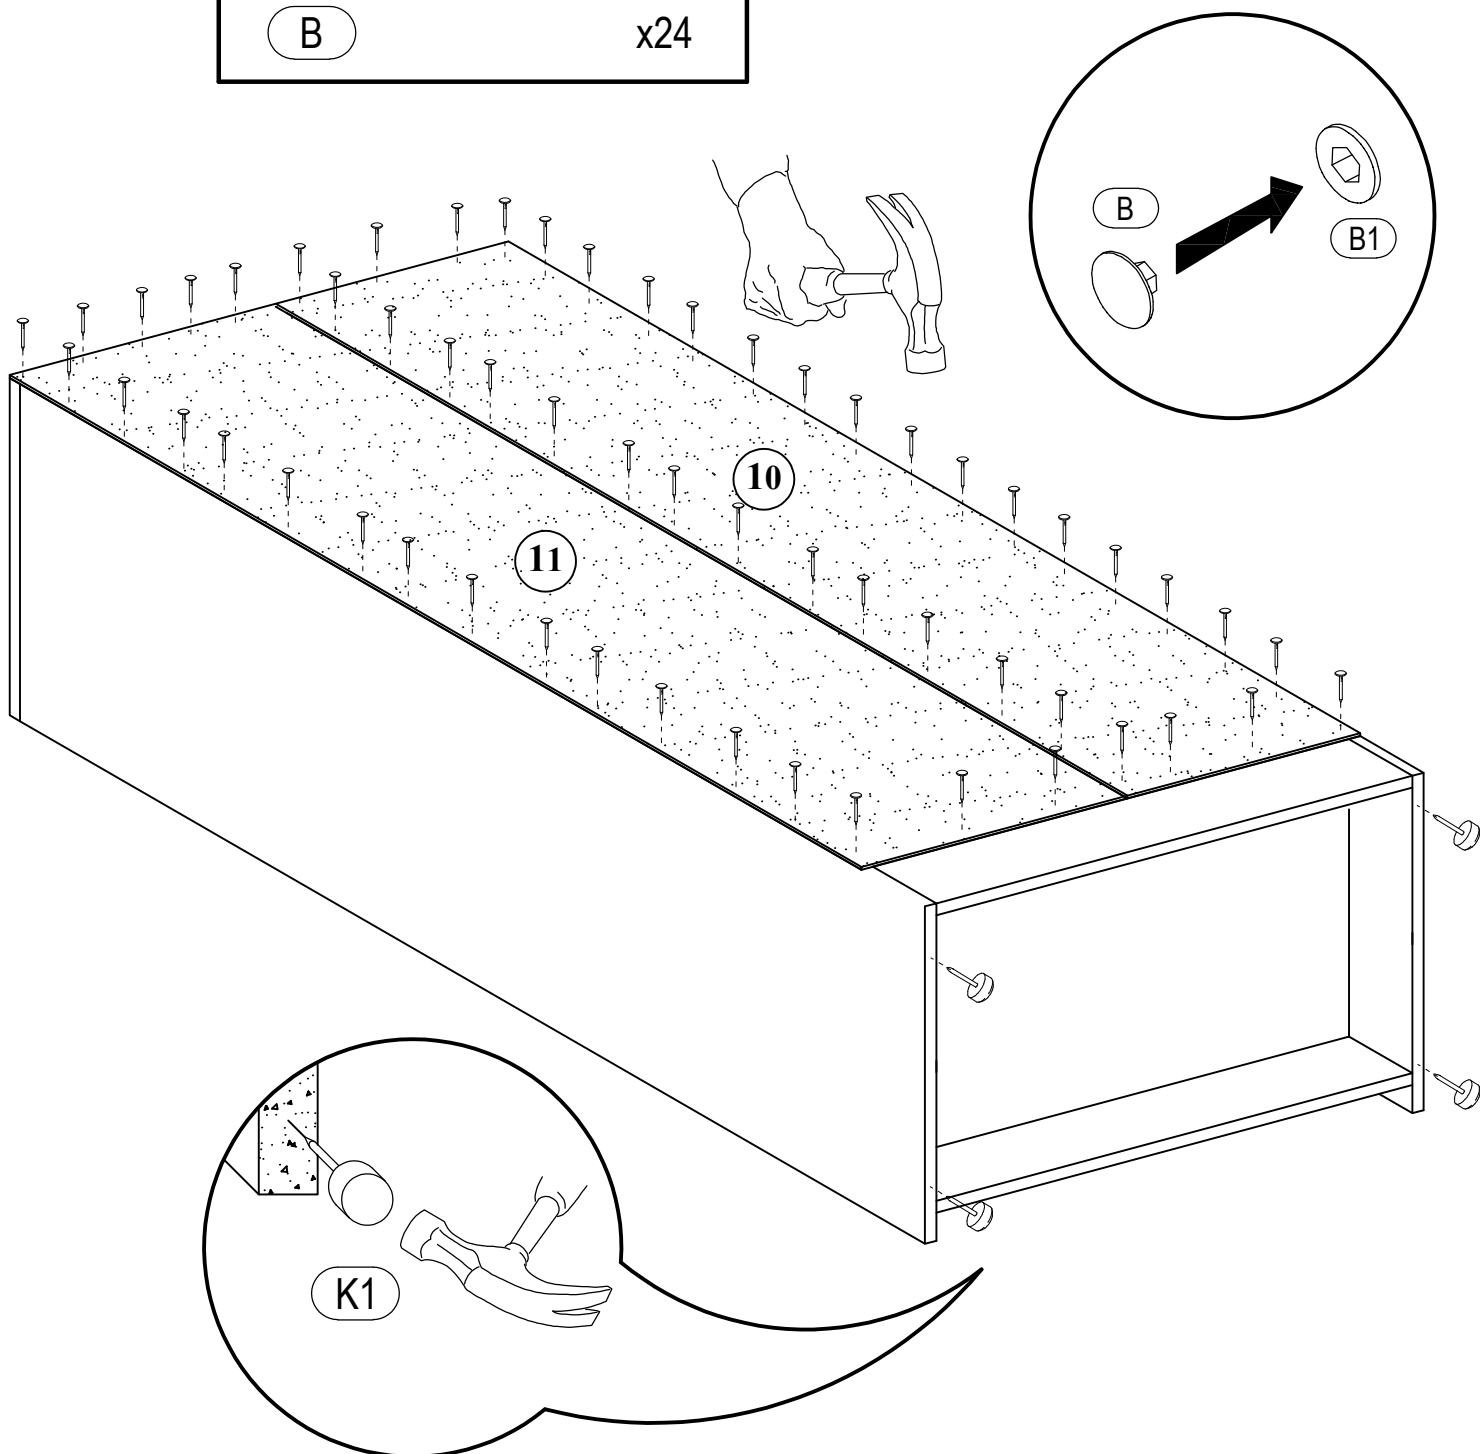

SAVANNAH WARDROBE (BED-CABINET)

 K1	x4	 R3 1.4*25mm 0.05kg
 B	x24