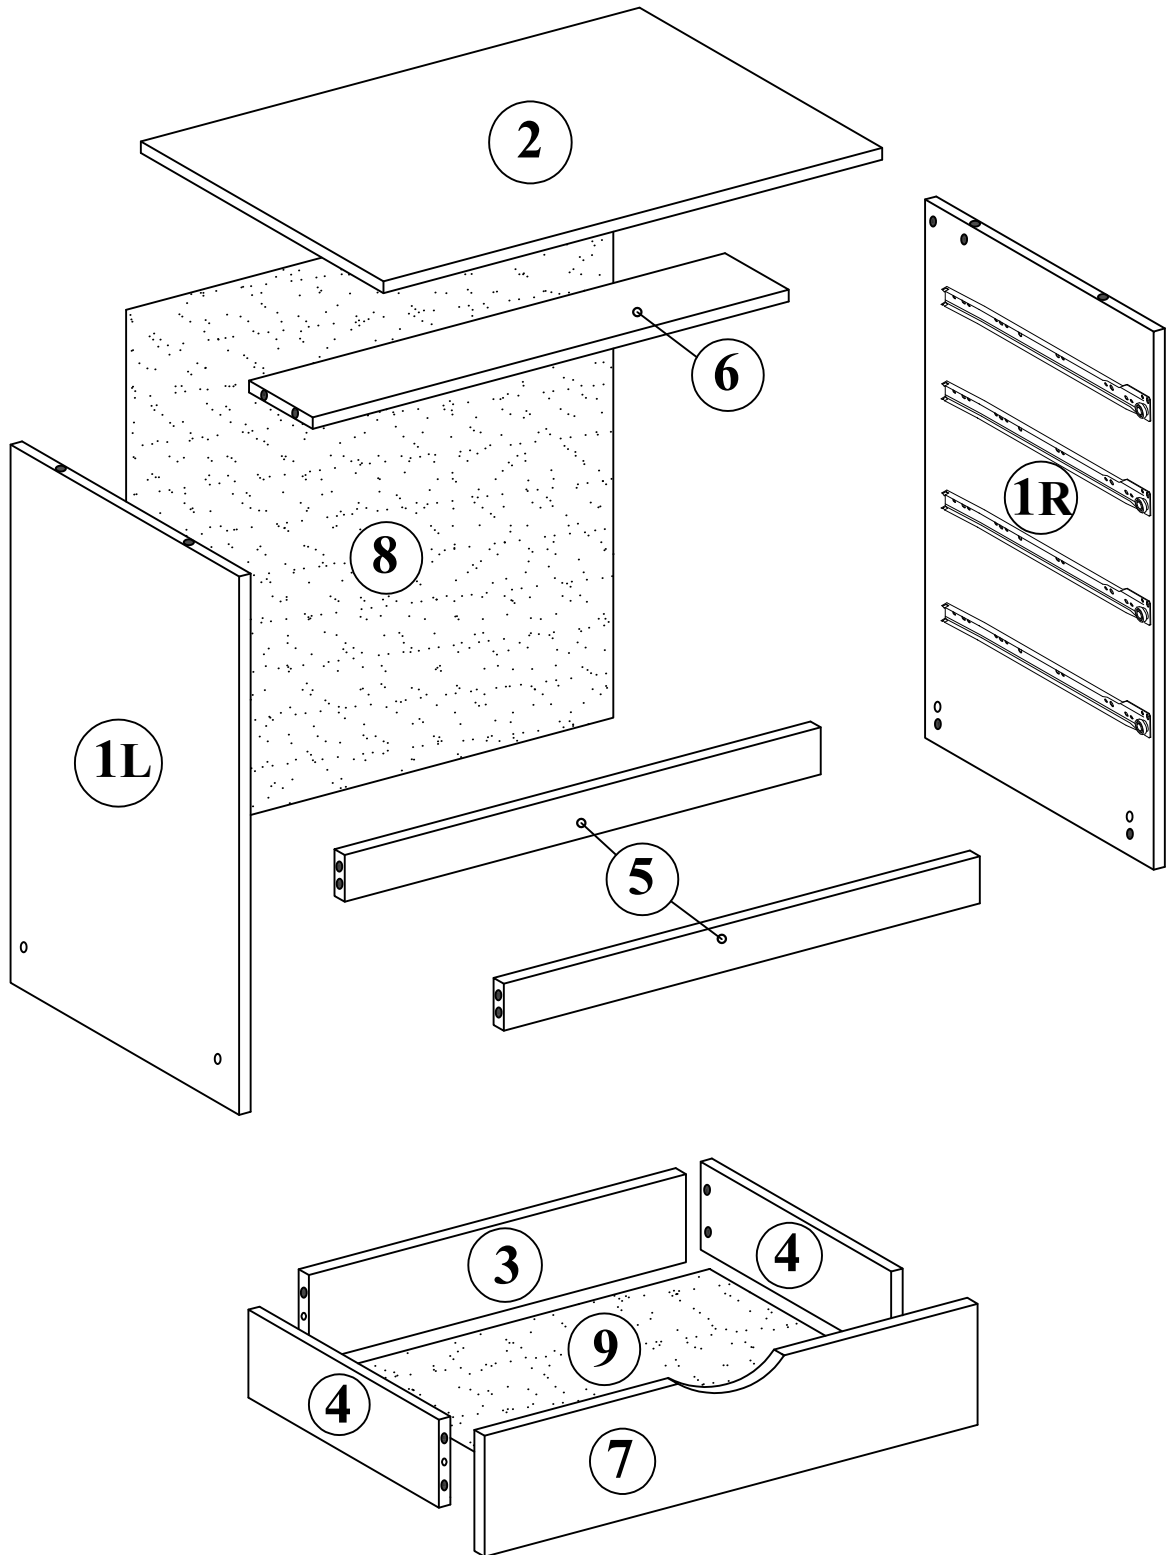

SAVANNAH CHEST OF DRAWERS

No	a*b	X
1L+R	734x360	2
2	704x382	1
3	120x611	4
4	120x350	8
5	64x668	2
6	100x668	1
7	165x696	4
8	697x684	1
9	354x640	4

SAVANNAH CHEST OF DRAWERS