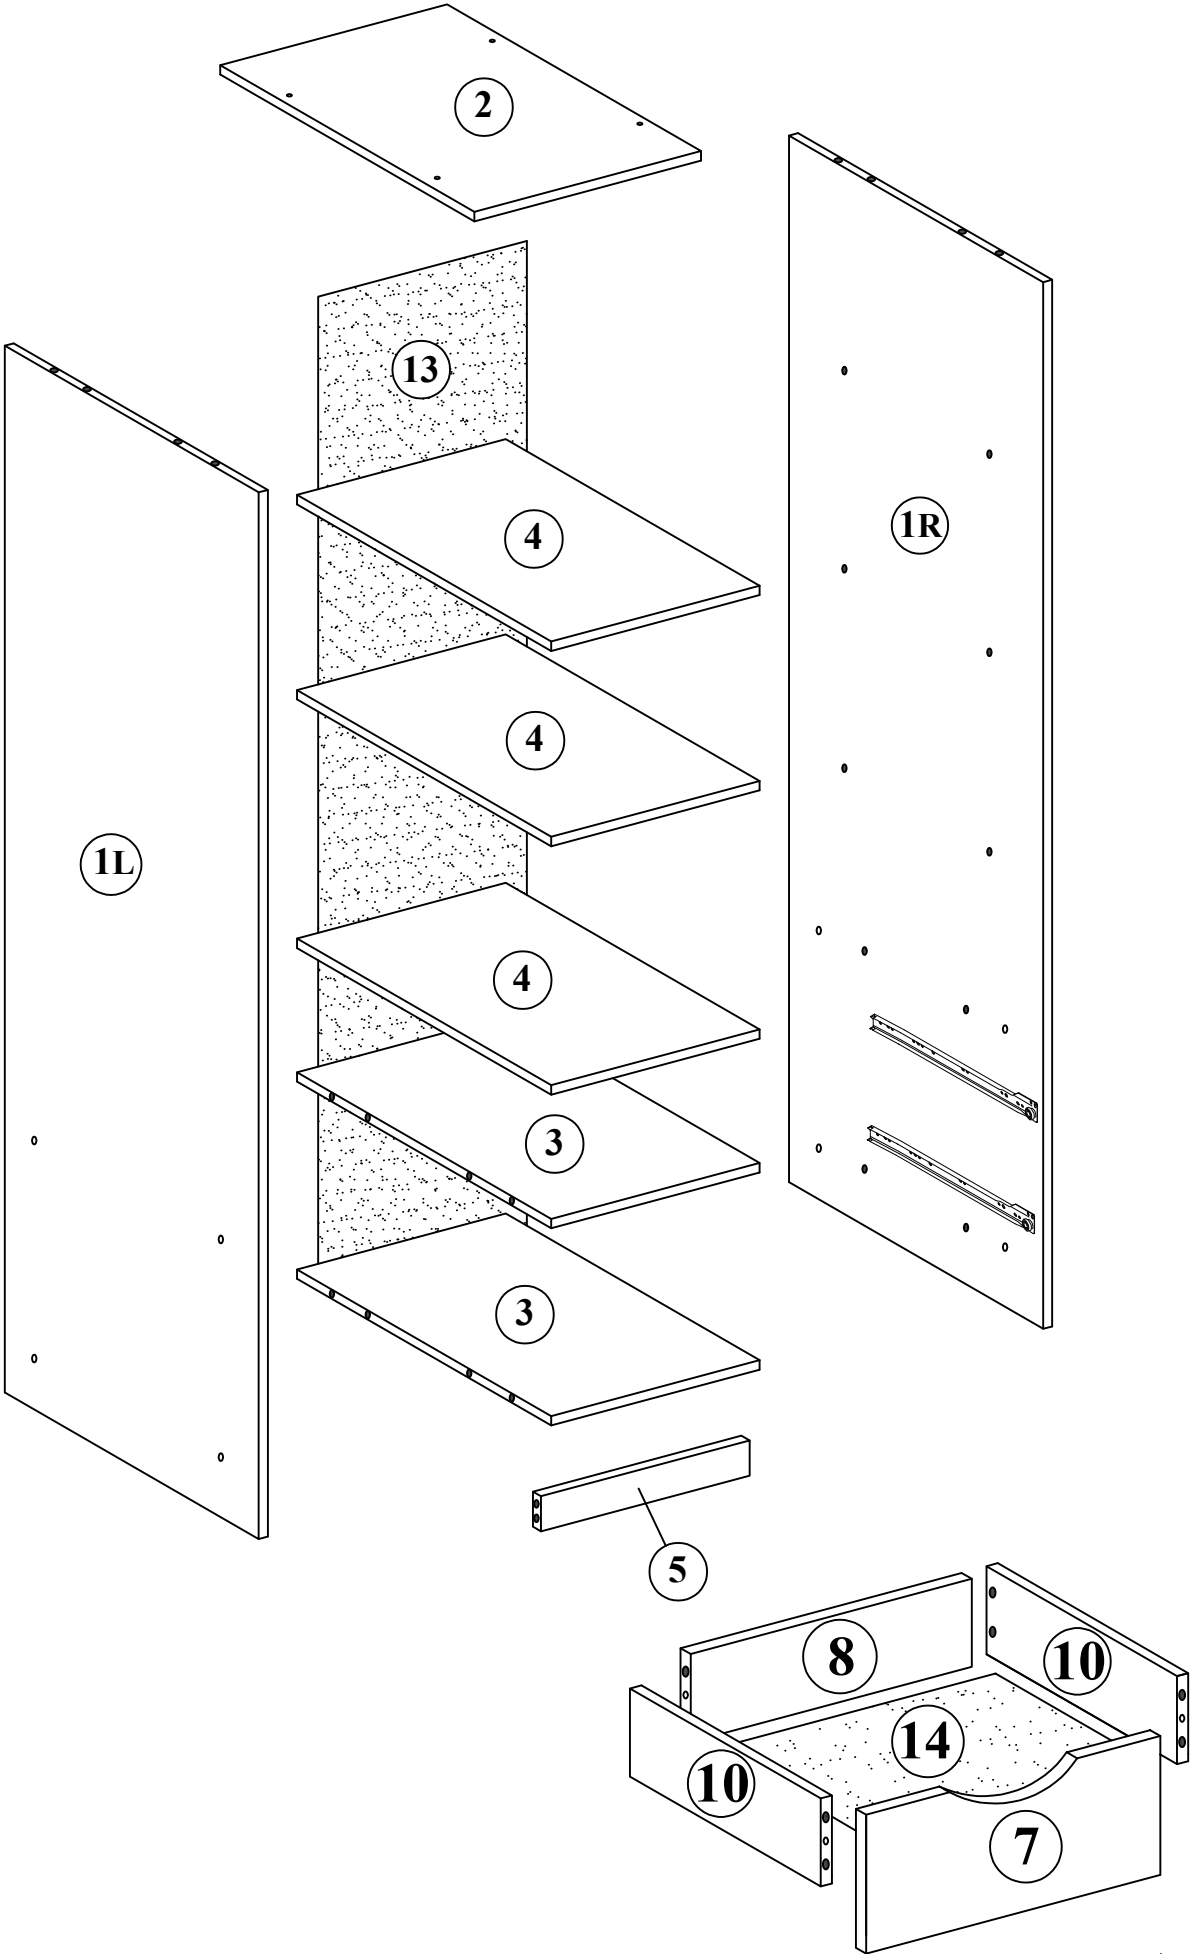

SAVANNAH CABINET

No	a*b	x
1L+R	1784x500	2
2	400x500	1
3	368x500	2
4	367x495	3
5	60x368	1
6	280x396	1
7	140x396	1
8	100x311	1
9	200x311	1
10	100x450	2
11	200x450	2
12	1308x396	1
13	1736x396	1
14	454x340	2

SAVANNAH CABINET