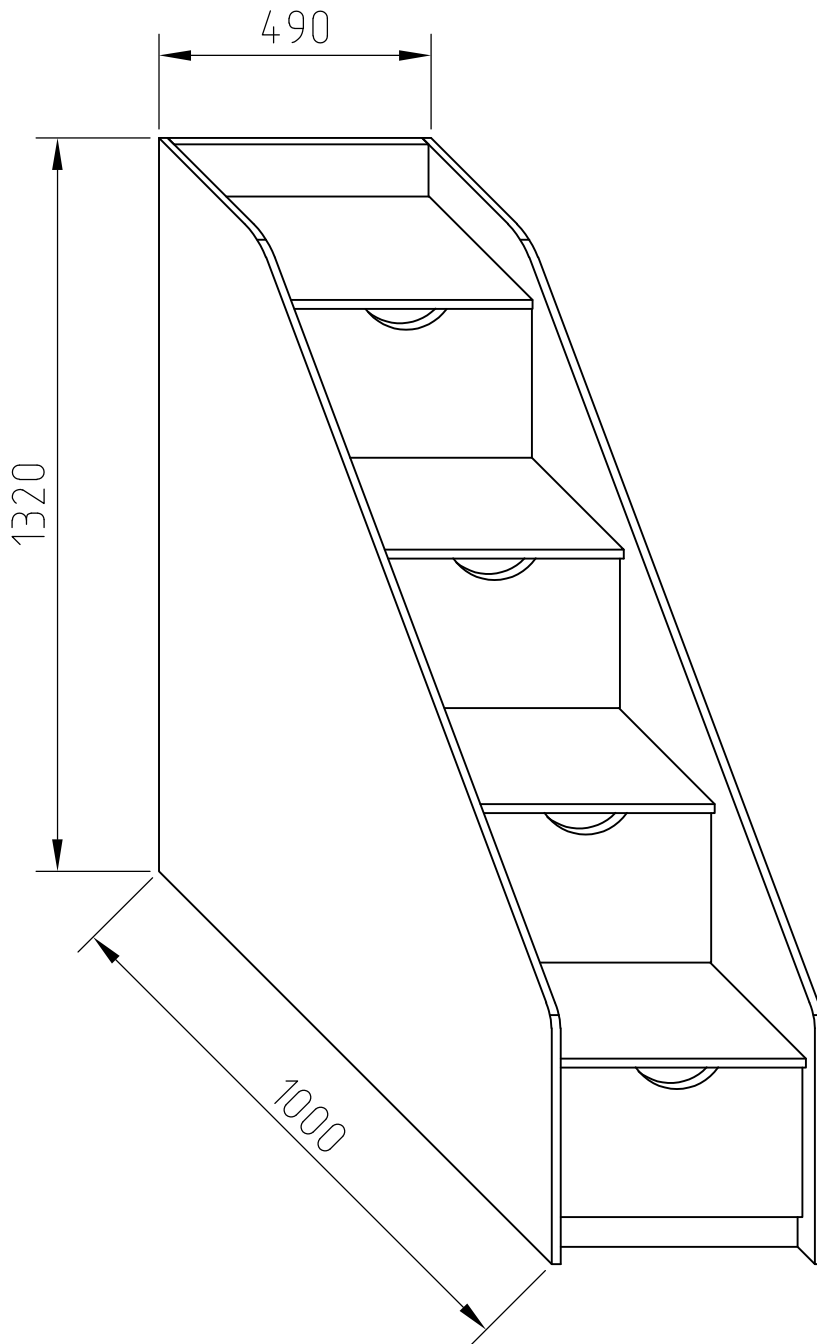

SAVANNAH BEDSIDE CABINET

 (A1) 8*30mm x4	 (D) x6	 (B) x4
---	---	---

 (K1) x4	 (R3) 1.4*25mm 0.02kg
--	--

SAVANNAH BEDSIDE CABINET

 <p>(M1) 350 mm x3</p>	 <p>(E2) 3*13mm x12</p>	 <p>(A1) 8*30mm x24</p>
 <p>(C1) 5*30mm x6</p>	 <p>(D1) 16mm x6</p>	 <p>(R3) 1.4*25mm 0.02kg</p>

SAVANNAH BEDSIDE CABINET

СВІТ МЕБЛІВ

SAVANNAH

STAIRS

SAVANNAH STAIRS

 C1 5*30mm x6	 D1 16mm x6	 D x6
 R3 1.4*25mm 0.05kg	 B x38	 R1 x1
 P1 x1	 B1 6,3*50mm x38	 M1 350 mm x3
 K1 x4	 L3 x2	 E2 3*13mm x24
 E9 4*16mm x4	 F6 6,3*13mm x4	 A1 8*30mm x40