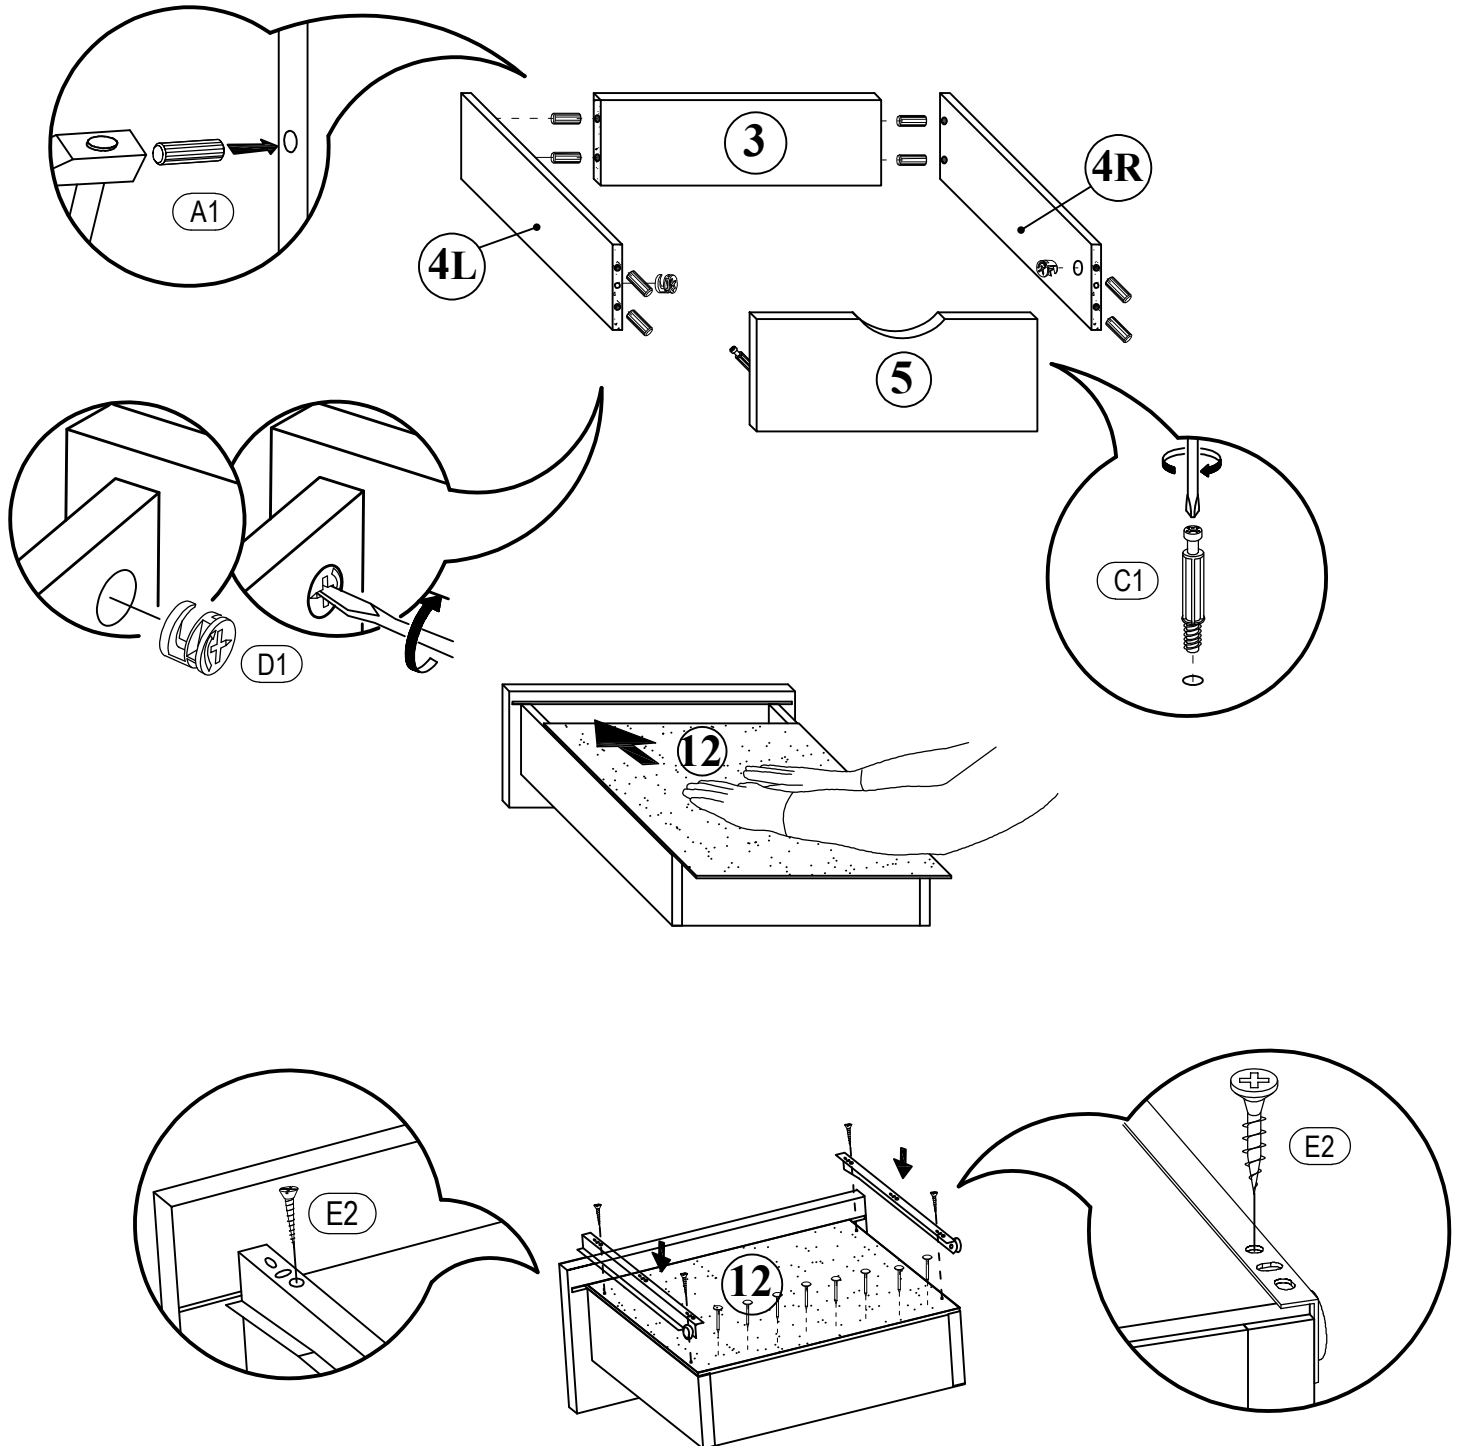

SAVANNAH BEDSIDE CABINET

 (A1) 8*30mm x4	 (D) x6	 (B) x4
---	---	---

 (K1) x4	 (R3) 1.4*25mm 0.02kg
--	--

SAVANNAH BEDSIDE CABINET

 <p>(M1) 350 mm x3</p>	 <p>(E2) 3*13mm x12</p>	 <p>(A1) 8*30mm x24</p>
 <p>(C1) 5*30mm x6</p>	 <p>(D1) 16mm x6</p>	 <p>(R3) 1.4*25mm 0.02kg</p>