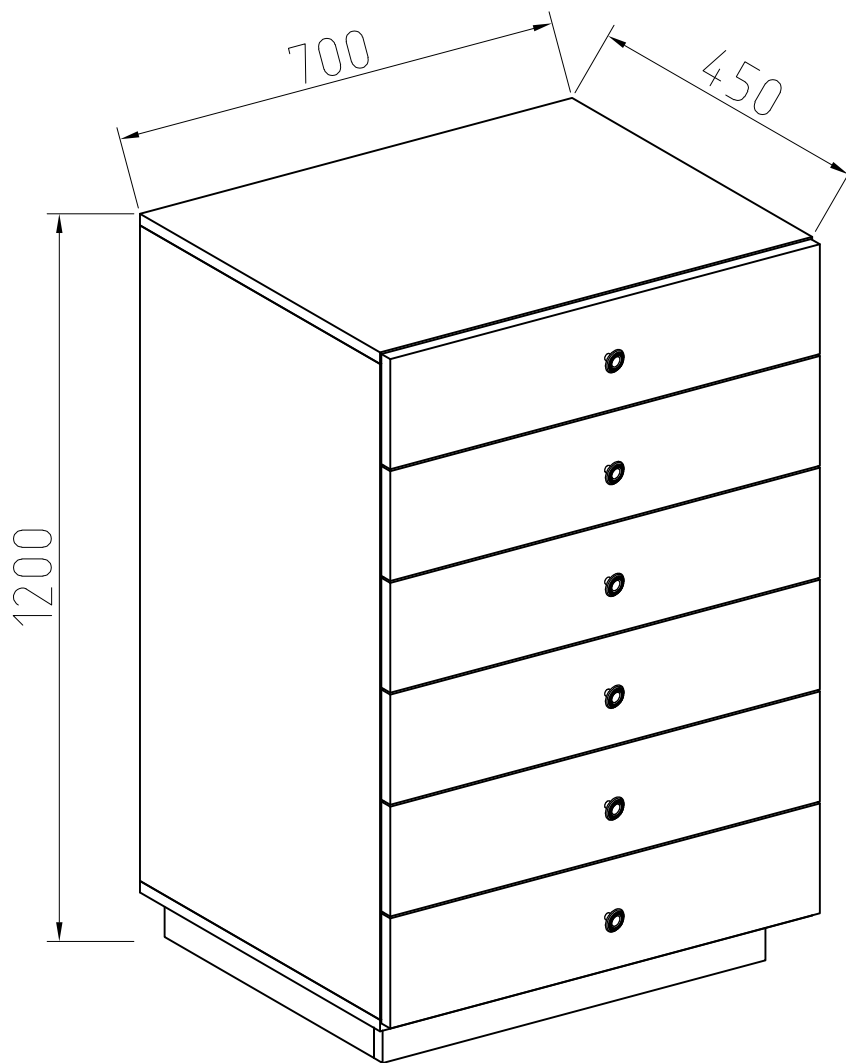

VIVIAN

CHEST OF DRAWERS 6Dr