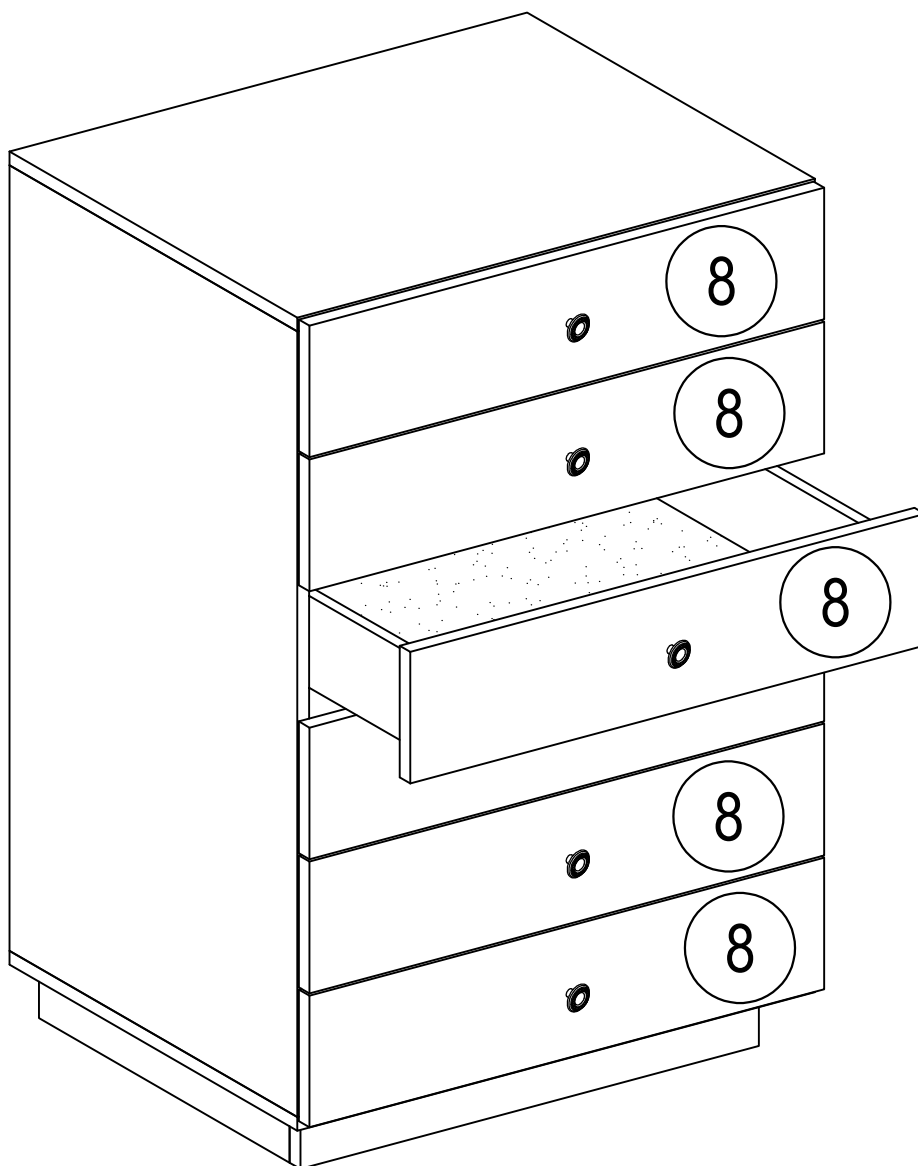

VIVIAN CHEST OF DRAWERS 6Dr