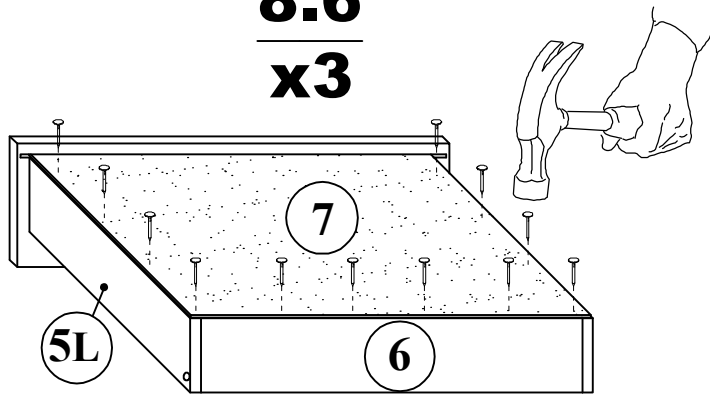

SONYA
chest of drawers

 M1 R L x6	 E2 3*13mm x12	 R2 1.4*25MM 0.015kg

8

8.6
x3